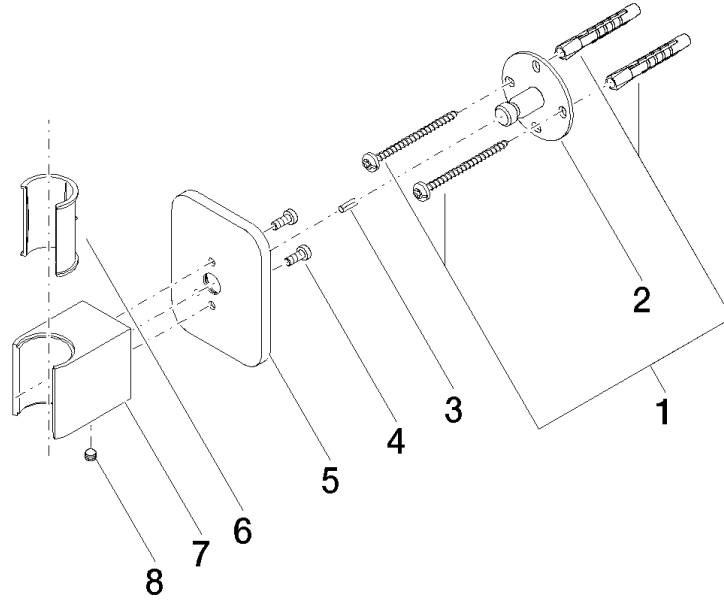

28 050 845

• rosette 60 x 78 mm

	Brushed Light Gold	28 050 845-27
	Chrome	28 050 845-00
	Brushed Platinum	28 050 845-06
	Dark Chrome	28 050 845-19
	Matte Black	28 050 845-33
	Brushed Chrome	28 050 845-93
	Brushed Dark Platinum	28 050 845-99

28 050 845

mm [inches]

28 050 845

Product version from 3/2/2021

Parts for other finishes can be found here: [Chrome](#)

LISSÉ Wall bracket - Brushed Light Gold

LISSÉ

28 050 845

Spare parts list

Product version from 3/2/2021

No.	Item Number	Name	Quantity used	Delivery time
	05 30 31 025 00 90	fixing set	9	2