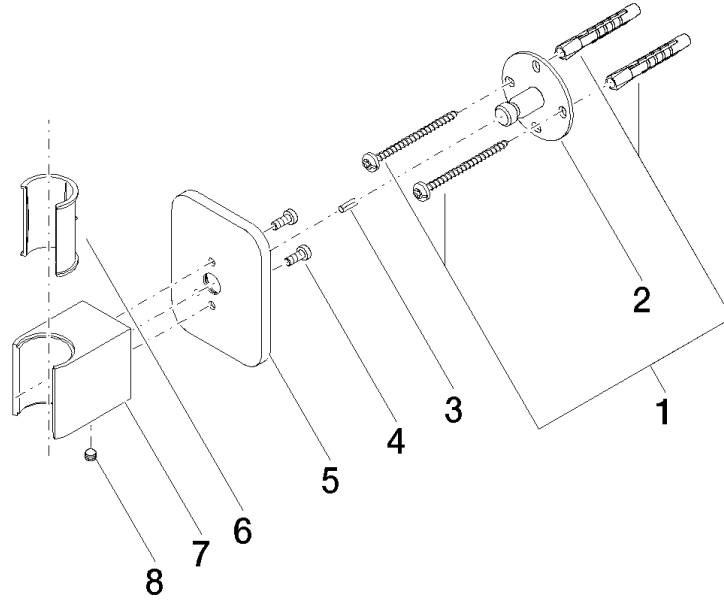

28 050 845

mm [inches]

28 050 845

**Product version from 3/2/2021**

Parts for other finishes can be found here: [Chrome](#)

# LISSÉ Wall bracket - Matte Black

LISSÉ

28 050 845

## Spare parts list

### Product version from 3/2/2021

No.	Item Number	Name	Quantity used	Delivery time
	05 30 31 025 00 90	fixing set	9	2