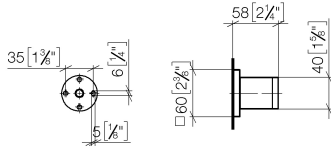

Wall bracket - Brushed Platinum

IMO

28 050 980

● rosette 60 x 60 mm

Fits: IMO, MEM, CL.1, CYO

	Brushed Platinum	28 050 980-06
	Chrome	28 050 980-00
	Platinum	28 050 980-08
	Dark Chrome	28 050 980-19
	Brushed Light Gold	28 050 980-27
	Brushed Durabronze (23kt Gold)	28 050 980-28
	Matte Black	28 050 980-33
	Brushed Champagne (22kt Gold)	28 050 980-46
	Champagne (22kt Gold)	28 050 980-47
	Brushed Chrome	28 050 980-93
	Brushed Dark Platinum	28 050 980-99

28 050 980

mm [inches]

28 050 980

Product version up to 3/2/2021

Product version from 3/2/2021

Parts for other
finishes can be found
here: [Chrome](#)

Wall bracket - Brushed Platinum

IMO