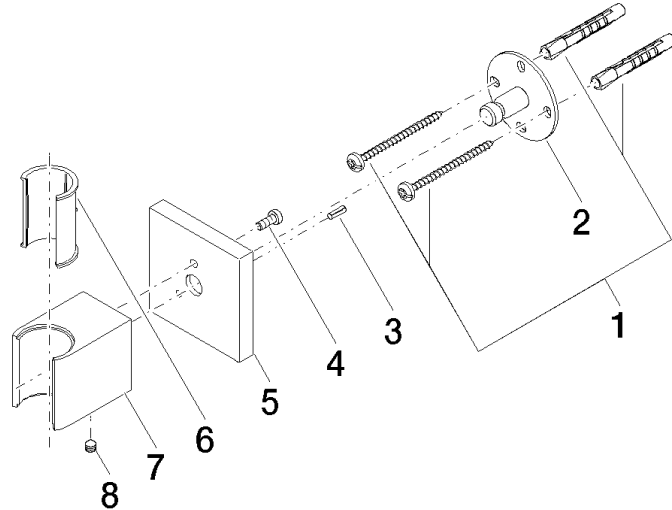

Wall bracket - Brushed Light Gold

IMO

28 050 980

• rosette 60 x 60 mm

Fits: IMO, MEM, CL.1, CYO

	Brushed Light Gold	28 050 980-27
	Chrome	28 050 980-00
	Brushed Platinum	28 050 980-06
	Platinum	28 050 980-08
	Dark Chrome	28 050 980-19
	Brushed Durabronze (23kt Gold)	28 050 980-28
	Matte Black	28 050 980-33
	Brushed Champagne (22kt Gold)	28 050 980-46
	Champagne (22kt Gold)	28 050 980-47
	Brushed Chrome	28 050 980-93
	Brushed Dark Platinum	28 050 980-99

28 050 980

mm [inches]

28 050 980

**Product version from 3/2/2021**

Parts for other finishes can be found here: [Chrome](#)

## Wall bracket - Brushed Light Gold

IMO

28 050 980