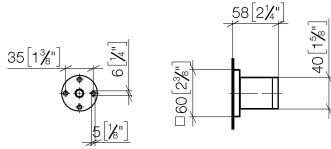

Wall bracket - Brushed Light Gold

IMO

28 050 980

• rosette 60 x 60 mm

Fits: IMO, MEM, CL.1, CYO

	Brushed Light Gold	28 050 980-27
	Chrome	28 050 980-00
	Brushed Platinum	28 050 980-06
	Platinum	28 050 980-08
	Dark Chrome	28 050 980-19
	Brushed Durabronze (23kt Gold)	28 050 980-28
	Matte Black	28 050 980-33
	Brushed Champagne (22kt Gold)	28 050 980-46
	Champagne (22kt Gold)	28 050 980-47
	Brushed Chrome	28 050 980-93
	Brushed Dark Platinum	28 050 980-99

28 050 980

mm [inches]

28 050 980

**Product version from 3/2/2021**

Parts for other finishes can be found here: [Chrome](#)