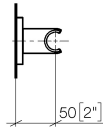

Wall bracket - Brushed Light Gold

IMO

28 050 980

• rosette 60 x 60 mm

Fits: IMO, MEM, CL.1, CYO

	Brushed Light Gold	28 050 980-27
	Chrome	28 050 980-00
	Brushed Platinum	28 050 980-06
	Platinum	28 050 980-08
	Dark Chrome	28 050 980-19
	Brushed Durabronze (23kt Gold)	28 050 980-28
	Matte Black	28 050 980-33
	Brushed Champagne (22kt Gold)	28 050 980-46
	Champagne (22kt Gold)	28 050 980-47
	Brushed Chrome	28 050 980-93
	Brushed Dark Platinum	28 050 980-99

28 050 980

mm [inches]

28 050 980

**Product version from 3/2/2021**

Parts for other finishes can be found here: [Chrome](#)