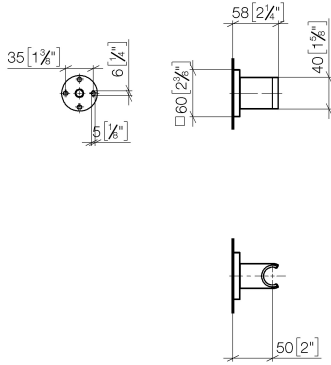

Wall bracket - Brushed Durabron (23kt Gold)

IMO

28 050 980

• rosette 60 x 60 mm

Fits: IMO, MEM, CL.1, CYO

|  |                               |               |
|--|-------------------------------|---------------|
|    | Brushed Durabron (23kt Gold)  | 28 050 980-28 |
|    | Chrome                        | 28 050 980-00 |
|    | Brushed Platinum              | 28 050 980-06 |
|    | Platinum                      | 28 050 980-08 |
|    | Dark Chrome                   | 28 050 980-19 |
|    | Brushed Light Gold            | 28 050 980-27 |
|    | Matte Black                   | 28 050 980-33 |
|    | Brushed Champagne (22kt Gold) | 28 050 980-46 |
|    | Champagne (22kt Gold)         | 28 050 980-47 |
|   | Brushed Chrome                | 28 050 980-93 |
|  | Brushed Dark Platinum         | 28 050 980-99 |

28 050 980

mm [inches]

28 050 980

Product version up to 3/2/2021

**Product version from 3/2/2021**

Parts for other  
finishes can be found  
here: [Chrome](#)

## Wall bracket - Brushed Durabronz (23kt Gold)

IMO

28 050 980

#### **Product version from 3/2/2021**

| No. | Item Number        | Name       | Quantity used | Delivery time |
|-----|--------------------|------------|---------------|---------------|
|     | 05 30 31 025 00 90 | fixing set | 8             | 2             |