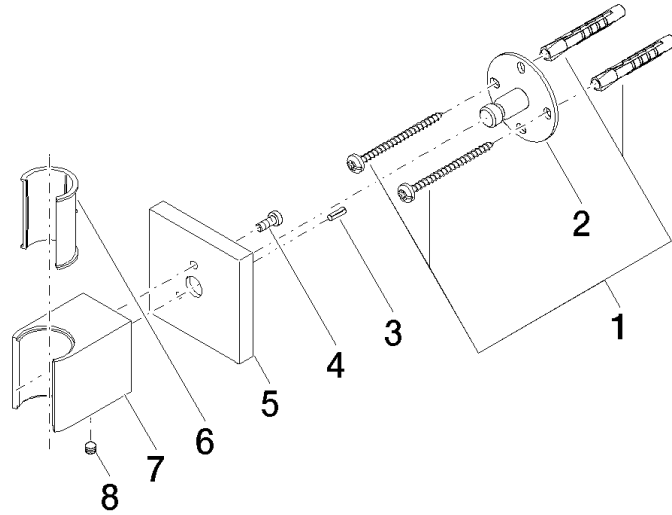

Wall bracket - Brushed Durabron (23kt Gold)

IMO

28 050 980

• rosette 60 x 60 mm

Fits: IMO, MEM, CL.1, CYO

|  |                               |               |
|--|-------------------------------|---------------|
|    | Brushed Durabron (23kt Gold)  | 28 050 980-28 |
|    | Chrome                        | 28 050 980-00 |
|    | Brushed Platinum              | 28 050 980-06 |
|    | Platinum                      | 28 050 980-08 |
|    | Dark Chrome                   | 28 050 980-19 |
|    | Brushed Light Gold            | 28 050 980-27 |
|    | Matte Black                   | 28 050 980-33 |
|    | Brushed Champagne (22kt Gold) | 28 050 980-46 |
|    | Champagne (22kt Gold)         | 28 050 980-47 |
|   | Brushed Chrome                | 28 050 980-93 |
|  | Brushed Dark Platinum         | 28 050 980-99 |

28 050 980

mm [inches]

28 050 980

Product version up to 3/2/2021

**Product version from 3/2/2021**

Parts for other  
finishes can be found  
here: [Chrome](#)