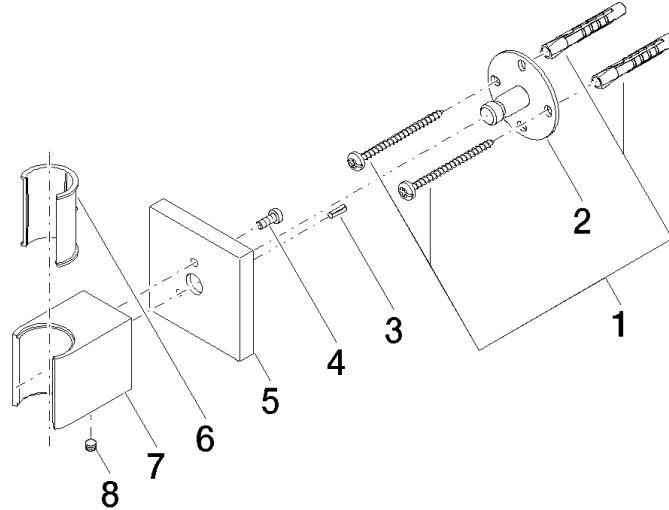

28 050 980 Product version up to 3/2/2021

- rosette 60 x 60 mm

	Matte Black	28 050 980-33
	Chrome	28 050 980-00
	Brushed Platinum	28 050 980-06
	Platinum	28 050 980-08
	Dark Chrome	28 050 980-19
	Brushed Light Gold	28 050 980-27
	Brushed Durabronze (23kt Gold)	28 050 980-28
	Brushed Champagne (22kt Gold)	28 050 980-46
	Champagne (22kt Gold)	28 050 980-47
	Brushed Chrome	28 050 980-93
	Brushed Dark Platinum	28 050 980-99

28 050 980 Product version up to 3/2/2021

mm [inches]

28 050 980 Product version up to 3/2/2021

Parts for other finishes can be found here: [Chrome](#)

Spare parts list

No.	Item Number	Name	Quantity used	Delivery time
7	09 17 20 044-33	holder	1.00	30
3	09 31 11 026 90	pin	1.00	2
4	09 30 30 054 90	screw	1.00	2
1	05 30 31 025 00 90	fixing set	1.00	2
2	09 30 11 041 90	disc	1.00	2
6	09 18 40 078 90	sleeve	1.00	2
5	09 27 98 002-33	rosette	1.00	30
8	90 31 11 112 00 90	pin	1.00	2