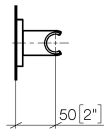

28 050 980 Product version up to 3/2/2021

- rosette 60 x 60 mm

	Matte Black	28 050 980-33
	Chrome	28 050 980-00
	Brushed Platinum	28 050 980-06
	Platinum	28 050 980-08
	Dark Chrome	28 050 980-19
	Brushed Light Gold	28 050 980-27
	Brushed Durabronze (23kt Gold)	28 050 980-28
	Brushed Champagne (22kt Gold)	28 050 980-46
	Champagne (22kt Gold)	28 050 980-47
	Brushed Chrome	28 050 980-93
	Brushed Dark Platinum	28 050 980-99

28 050 980 Product version up to 3/2/2021

mm [inches]

28 050 980 Product version up to 3/2/2021

Parts for other finishes can be found here: [Chrome](#)

Spare parts list

No.	Item Number	Name	Quantity used	Delivery time
7	09 17 20 044-33	holder	1.00	30
3	09 31 11 026 90	pin	1.00	2
4	09 30 30 054 90	screw	1.00	2
1	05 30 31 025 00 90	fixing set	1.00	2
2	09 30 11 041 90	disc	1.00	2
6	09 18 40 078 90	sleeve	1.00	2
5	09 27 98 002-33	rosette	1.00	30
8	90 31 11 112 00 90	pin	1.00	2