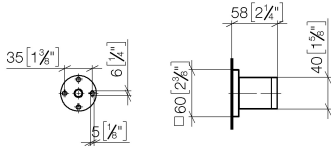

28 050 980 Product version up to 3/2/2021

- rosette 60 x 60 mm

	Matte Black	28 050 980-33
	Chrome	28 050 980-00
	Brushed Platinum	28 050 980-06
	Platinum	28 050 980-08
	Dark Chrome	28 050 980-19
	Brushed Light Gold	28 050 980-27
	Brushed Durabronze (23kt Gold)	28 050 980-28
	Brushed Champagne (22kt Gold)	28 050 980-46
	Champagne (22kt Gold)	28 050 980-47
	Brushed Chrome	28 050 980-93
	Brushed Dark Platinum	28 050 980-99

28 050 980 Product version up to 3/2/2021

mm [inches]

28 050 980 Product version up to 3/2/2021

Parts for other finishes can be found here: [Chrome](#)

Spare parts list

No.	Item Number	Name	Quantity used	Delivery time
7	09 17 20 044-33	holder	1.00	30
3	09 31 11 026 90	pin	1.00	2
4	09 30 30 054 90	screw	1.00	2
1	05 30 31 025 00 90	fixing set	1.00	2
2	09 30 11 041 90	disc	1.00	2
6	09 18 40 078 90	sleeve	1.00	2
5	09 27 98 002-33	rosette	1.00	30
8	90 31 11 112 00 90	pin	1.00	2