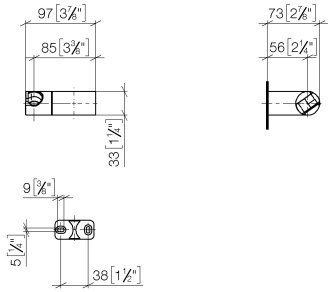

28 060 970

● pivotable 75°

Fits: IMO, LULU, MADISON, MEM, TARA,
CL.1, LISSÉ, VAIA, META, CYO

	Chrome	28 060 970-00
	Brushed Platinum	28 060 970-06
	Platinum	28 060 970-08
	Dark Brass matt	28 060 970-16
	Dark Chrome	28 060 970-19
	Light Gold	28 060 970-26
	Brushed Light Gold	28 060 970-27
	Brushed Durabronze (23kt Gold)	28 060 970-28
	Matte Black	28 060 970-33
	Brushed Bronze	28 060 970-42
	Brushed Champagne (22kt Gold)	28 060 970-46
	Champagne (22kt Gold)	28 060 970-47
	Brushed Chrome	28 060 970-93
	Brushed Dark Platinum	28 060 970-99

Wall bracket swivel - Chrome

28 060 970

mm [inches]

28 060 970

Product version from 10/1/2023

Parts for other
finishes can be found
here: Brushed
Platinum

Wall bracket swivel - Chrome

IMO

28 060 970

Spare parts list

Product version from 10/1/2023

No.	Item Number	Name	Quantity used	Delivery time
	09 12 12 212 90	sleeve	5	2