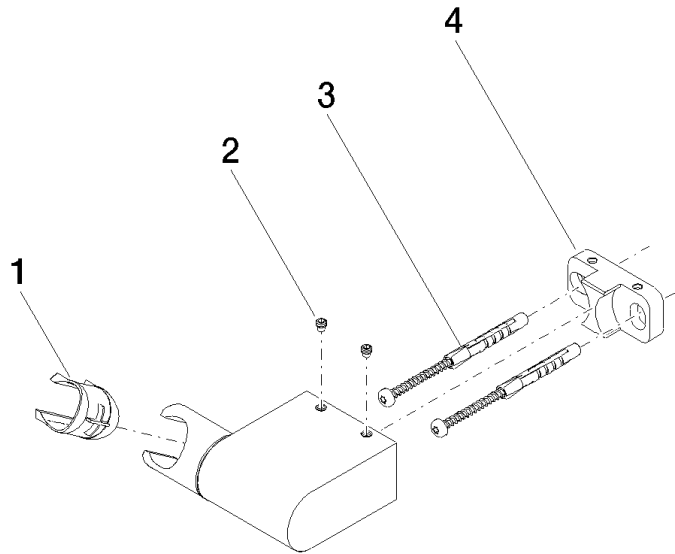

28 060 970

● pivotable 75°

Fits: IMO, LULU, MADISON, MEM, TARA,
CL.1, LISSÉ, VAIA, META, CYO

	Chrome	28 060 970-00
	Brushed Platinum	28 060 970-06
	Platinum	28 060 970-08
	Dark Brass matt	28 060 970-16
	Dark Chrome	28 060 970-19
	Light Gold	28 060 970-26
	Brushed Light Gold	28 060 970-27
	Brushed Durabronze (23kt Gold)	28 060 970-28
	Matte Black	28 060 970-33
	Brushed Bronze	28 060 970-42
	Brushed Champagne (22kt Gold)	28 060 970-46
	Champagne (22kt Gold)	28 060 970-47
	Brushed Chrome	28 060 970-93
	Brushed Dark Platinum	28 060 970-99

Wall bracket swivel - Chrome

28 060 970

mm [inches]

28 060 970

Product version from 10/1/2023

Parts for other
finishes can be found
here: Brushed
Platinum

Wall bracket swivel - Chrome

IMO

28 060 970

Spare parts list

Product version from 10/1/2023

No.	Item Number	Name	Quantity used	Delivery time
	09 12 12 212 90	sleeve	5	2