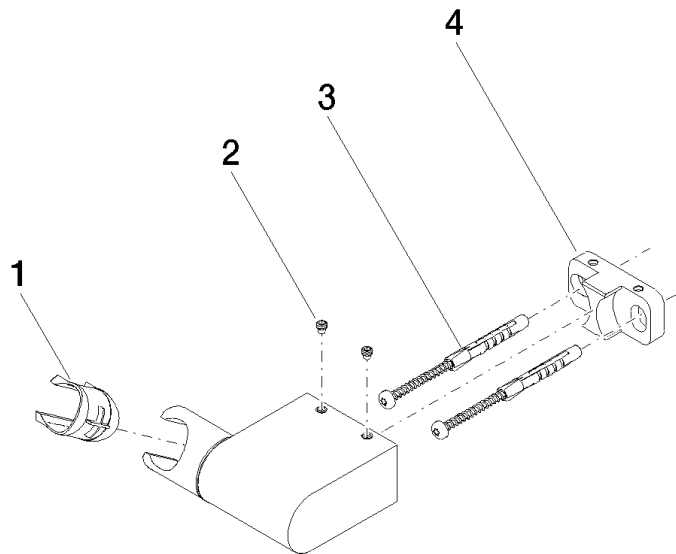

Wall bracket swivel - Brushed Platinum

IMO

28 060 970

- pivotable 75°

Fits: IMO, LULU, MADISON, MEM, TARA,  
CL.1, LISSÉ, VAIA, META, CYO

	Brushed Platinum	28 060 970-06
	Chrome	28 060 970-00
	Platinum	28 060 970-08
	Dark Brass matt	28 060 970-16
	Dark Chrome	28 060 970-19
	Light Gold	28 060 970-26
	Brushed Light Gold	28 060 970-27
	Brushed Durabrass (23kt Gold)	28 060 970-28
	Matte Black	28 060 970-33
	Brushed Bronze	28 060 970-42
	Brushed Champagne (22kt Gold)	28 060 970-46
	Champagne (22kt Gold)	28 060 970-47
	Brushed Chrome	28 060 970-93
	Brushed Dark Platinum	28 060 970-99

28 060 970

mm [inches]

28 060 970

Parts for other finishes can be found here: [Chrome](#)

### Spare parts list

No.	Item Number	Name	Quantity used	Delivery time
1	09 12 12 212 90	sleeve	1	2
2	09 31 11 009 90	pin	2	2
3	05 30 31 025 00 90	fixing set	1	2
4	08 30 11 563 90	holder	1	2