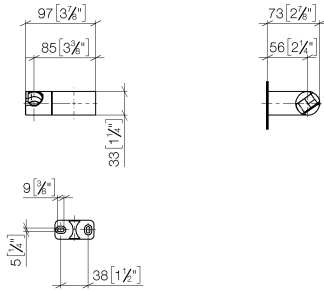

Wall bracket swivel - Brushed Platinum

IMO

28 060 970

- pivotable 75°

Fits: IMO, LULU, MADISON, MEM, TARA,  
CL.1, LISSÉ, VAIA, META, CYO

	Brushed Platinum	28 060 970-06
	Chrome	28 060 970-00
	Platinum	28 060 970-08
	Dark Brass matt	28 060 970-16
	Dark Chrome	28 060 970-19
	Light Gold	28 060 970-26
	Brushed Light Gold	28 060 970-27
	Brushed Durabrass (23kt Gold)	28 060 970-28
	Matte Black	28 060 970-33
	Brushed Bronze	28 060 970-42
	Brushed Champagne (22kt Gold)	28 060 970-46
	Champagne (22kt Gold)	28 060 970-47
	Brushed Chrome	28 060 970-93
	Brushed Dark Platinum	28 060 970-99

28 060 970

mm [inches]

28 060 970

Parts for other finishes can be found here: [Chrome](#)

### Spare parts list

No.	Item Number	Name	Quantity used	Delivery time
1	09 12 12 212 90	sleeve	1	2
2	09 31 11 009 90	pin	2	2
3	05 30 31 025 00 90	fixing set	1	2
4	08 30 11 563 90	holder	1	2