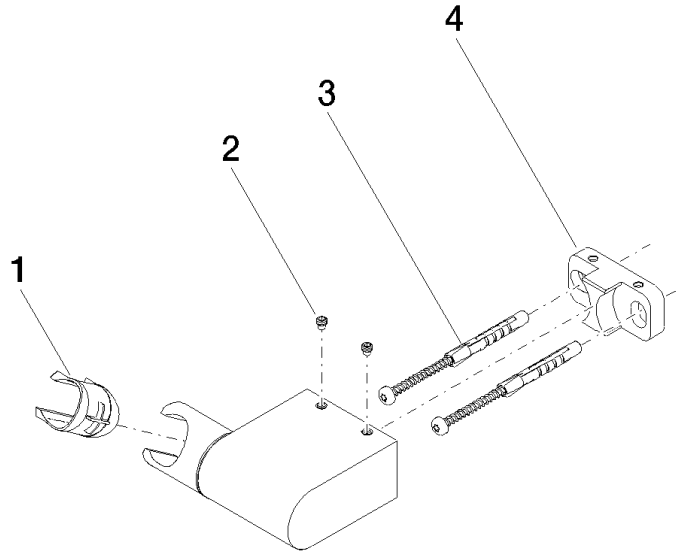

28 060 970

• pivotable 75°

Fits: IMO, LULU, MADISON, MEM, TARA,  
CL.1, LISSÉ, VAIA, META, CYO

	Platinum	28 060 970-08
	Chrome	28 060 970-00
	Brushed Platinum	28 060 970-06
	Dark Brass matt	28 060 970-16
	Dark Chrome	28 060 970-19
	Light Gold	28 060 970-26
	Brushed Light Gold	28 060 970-27
	Brushed Durabrass (23kt Gold)	28 060 970-28
	Matte Black	28 060 970-33
	Brushed Bronze	28 060 970-42
	Brushed Champagne (22kt Gold)	28 060 970-46
	Champagne (22kt Gold)	28 060 970-47
	Brushed Chrome	28 060 970-93
	Brushed Dark Platinum	28 060 970-99

28 060 970

mm [inches]

28 060 970

Parts for other finishes can be found here: [Chrome](#)

### Spare parts list

No.	Item Number	Name	Quantity used	Delivery time
1	09 12 12 212 90	sleeve	1	2
2	09 31 11 009 90	pin	2	2
3	05 30 31 025 00 90	fixing set	1	2
4	08 30 11 563 90	holder	1	2