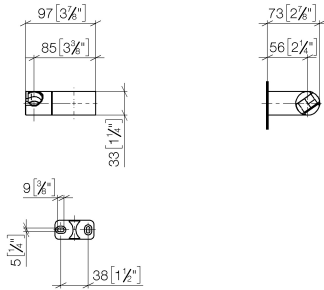

28 060 970

• pivotable 75°

Fits: IMO, LULU, MADISON, MEM, TARA,  
CL.1, LISSÉ, VAIA, META, CYO

	Platinum	28 060 970-08
	Chrome	28 060 970-00
	Brushed Platinum	28 060 970-06
	Dark Brass matt	28 060 970-16
	Dark Chrome	28 060 970-19
	Light Gold	28 060 970-26
	Brushed Light Gold	28 060 970-27
	Brushed Durabrass (23kt Gold)	28 060 970-28
	Matte Black	28 060 970-33
	Brushed Bronze	28 060 970-42
	Brushed Champagne (22kt Gold)	28 060 970-46
	Champagne (22kt Gold)	28 060 970-47
	Brushed Chrome	28 060 970-93
	Brushed Dark Platinum	28 060 970-99

28 060 970

mm [inches]

28 060 970

Parts for other finishes can be found here: [Chrome](#)

### Spare parts list

No.	Item Number	Name	Quantity used	Delivery time
1	09 12 12 212 90	sleeve	1	2
2	09 31 11 009 90	pin	2	2
3	05 30 31 025 00 90	fixing set	1	2
4	08 30 11 563 90	holder	1	2