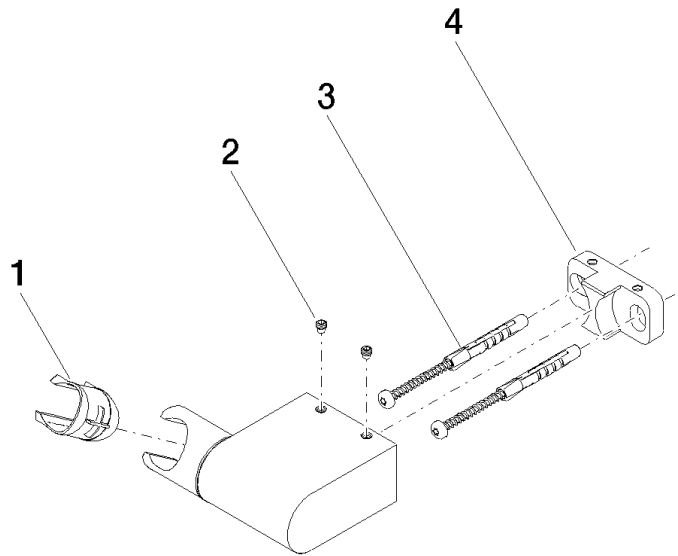

28 060 970

● pivotable 75°

Fits: IMO, LULU, MADISON, MEM, TARA,
CL.1, LISSÉ, VAIA, META, CYO

	Dark Chrome	28 060 970-19
	Chrome	28 060 970-00
	Brushed Platinum	28 060 970-06
	Platinum	28 060 970-08
	Dark Brass matt	28 060 970-16
	Light Gold	28 060 970-26
	Brushed Light Gold	28 060 970-27
	Brushed Durabronze (23kt Gold)	28 060 970-28
	Matte Black	28 060 970-33
	Brushed Bronze	28 060 970-42
	Brushed Champagne (22kt Gold)	28 060 970-46
	Champagne (22kt Gold)	28 060 970-47
	Brushed Chrome	28 060 970-93
	Brushed Dark Platinum	28 060 970-99

28 060 970

mm [inches]

28 060 970

Parts for other
finishes can be found
here: [Chrome](#)

Wall bracket swivel - Dark Chrome

IMO

28 060 970

Spare parts list