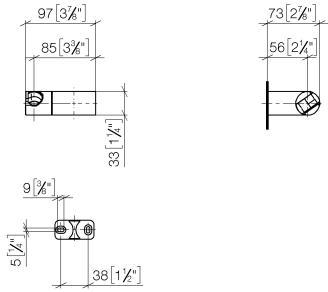

28 060 970

● pivotable 75°

Fits: IMO, LULU, MADISON, MEM, TARA,
CL.1, LISSÉ, VAIA, META, CYO

	Dark Chrome	28 060 970-19
	Chrome	28 060 970-00
	Brushed Platinum	28 060 970-06
	Platinum	28 060 970-08
	Dark Brass matt	28 060 970-16
	Light Gold	28 060 970-26
	Brushed Light Gold	28 060 970-27
	Brushed Durabronze (23kt Gold)	28 060 970-28
	Matte Black	28 060 970-33
	Brushed Bronze	28 060 970-42
	Brushed Champagne (22kt Gold)	28 060 970-46
	Champagne (22kt Gold)	28 060 970-47
	Brushed Chrome	28 060 970-93
	Brushed Dark Platinum	28 060 970-99

28 060 970

mm [inches]

28 060 970

Parts for other
finishes can be found
here: [Chrome](#)

Wall bracket swivel - Dark Chrome

IMO

28 060 970

Spare parts list