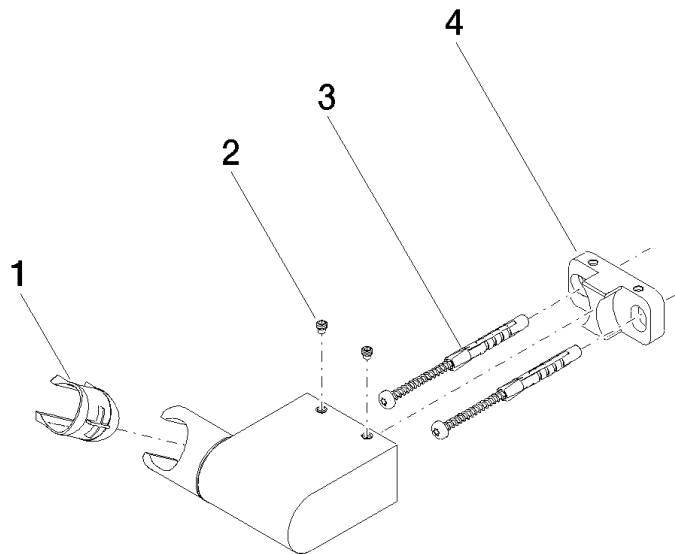

28 060 970

- pivotable 75°

Fits: IMO, LULU, MADISON, MEM, TARA,  
CL.1, LISSÉ, VAIA, META, CYO

	Light Gold	28 060 970-26
	Chrome	28 060 970-00
	Brushed Platinum	28 060 970-06
	Platinum	28 060 970-08
	Dark Brass matt	28 060 970-16
	Dark Chrome	28 060 970-19
	Brushed Light Gold	28 060 970-27
	Brushed Durabrass (23kt Gold)	28 060 970-28
	Matte Black	28 060 970-33
	Brushed Bronze	28 060 970-42
	Brushed Champagne (22kt Gold)	28 060 970-46
	Champagne (22kt Gold)	28 060 970-47
	Brushed Chrome	28 060 970-93
	Brushed Dark Platinum	28 060 970-99

28 060 970

mm [inches]

28 060 970

Parts for other finishes can be found here: [Chrome](#)

### Spare parts list

No.	Item Number	Name	Quantity used	Delivery time
1	09 12 12 212 90	sleeve	1	2
2	09 31 11 009 90	pin	2	2
3	05 30 31 025 00 90	fixing set	1	2
4	08 30 11 563 90	holder	1	2