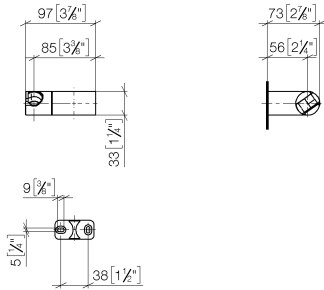

28 060 970

- pivotable 75°

Fits: IMO, LULU, MADISON, MEM, TARA,  
CL.1, LISSÉ, VAIA, META, CYO

	Light Gold	28 060 970-26
	Chrome	28 060 970-00
	Brushed Platinum	28 060 970-06
	Platinum	28 060 970-08
	Dark Brass matt	28 060 970-16
	Dark Chrome	28 060 970-19
	Brushed Light Gold	28 060 970-27
	Brushed Durabrass (23kt Gold)	28 060 970-28
	Matte Black	28 060 970-33
	Brushed Bronze	28 060 970-42
	Brushed Champagne (22kt Gold)	28 060 970-46
	Champagne (22kt Gold)	28 060 970-47
	Brushed Chrome	28 060 970-93
	Brushed Dark Platinum	28 060 970-99

28 060 970

mm [inches]

28 060 970

Parts for other finishes can be found here: [Chrome](#)

### Spare parts list

No.	Item Number	Name	Quantity used	Delivery time
1	09 12 12 212 90	sleeve	1	2
2	09 31 11 009 90	pin	2	2
3	05 30 31 025 00 90	fixing set	1	2
4	08 30 11 563 90	holder	1	2