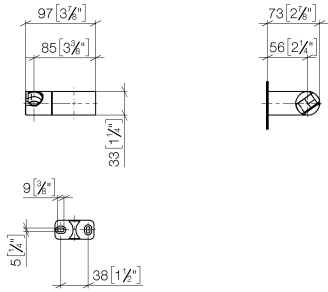

28 060 970

● pivotable 75°

Fits: IMO, LULU, MADISON, MEM, TARA,
CL.1, LISSÉ, VAIA, META, CYO

	Brushed Light Gold	28 060 970-27
	Chrome	28 060 970-00
	Brushed Platinum	28 060 970-06
	Platinum	28 060 970-08
	Dark Brass matt	28 060 970-16
	Dark Chrome	28 060 970-19
	Light Gold	28 060 970-26
	Brushed Durabronze (23kt Gold)	28 060 970-28
	Matte Black	28 060 970-33
	Brushed Bronze	28 060 970-42
	Brushed Champagne (22kt Gold)	28 060 970-46
	Champagne (22kt Gold)	28 060 970-47
	Brushed Chrome	28 060 970-93
	Brushed Dark Platinum	28 060 970-99

28 060 970

mm [inches]

28 060 970

Product version from 10/1/2023

Parts for other
finishes can be found
here: [Chrome](#)

Wall bracket swivel - Brushed Light Gold

IMO

28 060 970

Spare parts list

Product version from 10/1/2023

No.	Item Number	Name	Quantity used	Delivery time
	09 12 12 212 90	sleeve	5	2