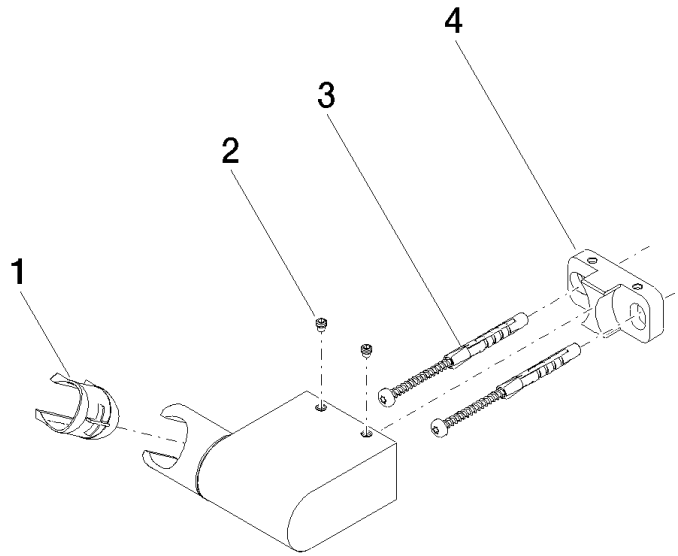

28 060 970

● pivotable 75°

Fits: IMO, LULU, MADISON, MEM, TARA,
CL.1, LISSÉ, VAIA, META, CYO

	Brushed Light Gold	28 060 970-27
	Chrome	28 060 970-00
	Brushed Platinum	28 060 970-06
	Platinum	28 060 970-08
	Dark Brass matt	28 060 970-16
	Dark Chrome	28 060 970-19
	Light Gold	28 060 970-26
	Brushed Durabronze (23kt Gold)	28 060 970-28
	Matte Black	28 060 970-33
	Brushed Bronze	28 060 970-42
	Brushed Champagne (22kt Gold)	28 060 970-46
	Champagne (22kt Gold)	28 060 970-47
	Brushed Chrome	28 060 970-93
	Brushed Dark Platinum	28 060 970-99

28 060 970

mm [inches]

28 060 970

Product version from 10/1/2023

Parts for other
finishes can be found
here: [Chrome](#)

Wall bracket swivel - Brushed Light Gold

IMO

28 060 970

Spare parts list

Product version from 10/1/2023

No.	Item Number	Name	Quantity used	Delivery time
	09 12 12 212 90	sleeve	5	2