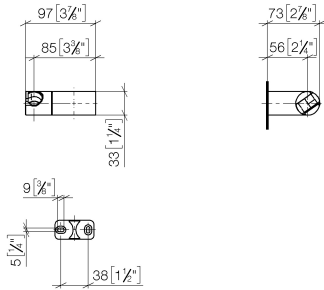

28 060 970

- pivotable 75°

Fits: IMO, LULU, MADISON, MEM, TARA,
CL.1, LISSÉ, VAIA, META, CYO

| | | |
|---|--------------------------------|---------------|
|  | Brushed Durabronze (23kt Gold) | 28 060 970-28 |
|  | Chrome | 28 060 970-00 |
|  | Brushed Platinum | 28 060 970-06 |
|  | Platinum | 28 060 970-08 |
|  | Dark Brass matt | 28 060 970-16 |
|  | Dark Chrome | 28 060 970-19 |
|  | Light Gold | 28 060 970-26 |
|  | Brushed Light Gold | 28 060 970-27 |
|  | Matte Black | 28 060 970-33 |
|  | Brushed Bronze | 28 060 970-42 |
|  | Brushed Champagne (22kt Gold) | 28 060 970-46 |
|  | Champagne (22kt Gold) | 28 060 970-47 |
|  | Brushed Chrome | 28 060 970-93 |
|  | Brushed Dark Platinum | 28 060 970-99 |

28 060 970

mm [inches]

28 060 970

Parts for other finishes can be found here: [Chrome](#)

Spare parts list

| No. | Item Number | Name | Quantity used | Delivery time |
|-----|--------------------|------------|---------------|---------------|
| 1 | 09 12 12 212 90 | sleeve | 1 | 2 |
| 2 | 09 31 11 009 90 | pin | 2 | 2 |
| 3 | 05 30 31 025 00 90 | fixing set | 1 | 2 |
| 4 | 08 30 11 563 90 | holder | 1 | 2 |