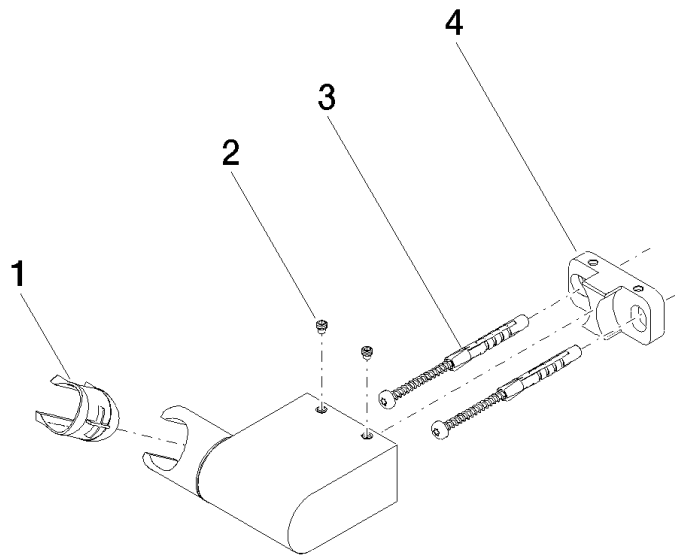

28 060 970

- pivotable 75°

Fits: IMO, LULU, MADISON, MEM, TARA,
CL.1, LISSÉ, VAIA, META, CYO

| | | |
|---|--------------------------------|---------------|
|  | Brushed Durabronze (23kt Gold) | 28 060 970-28 |
|  | Chrome | 28 060 970-00 |
|  | Brushed Platinum | 28 060 970-06 |
|  | Platinum | 28 060 970-08 |
|  | Dark Brass matt | 28 060 970-16 |
|  | Dark Chrome | 28 060 970-19 |
|  | Light Gold | 28 060 970-26 |
|  | Brushed Light Gold | 28 060 970-27 |
|  | Matte Black | 28 060 970-33 |
|  | Brushed Bronze | 28 060 970-42 |
|  | Brushed Champagne (22kt Gold) | 28 060 970-46 |
|  | Champagne (22kt Gold) | 28 060 970-47 |
|  | Brushed Chrome | 28 060 970-93 |
|  | Brushed Dark Platinum | 28 060 970-99 |

28 060 970

mm [inches]

28 060 970

Parts for other finishes can be found here: [Chrome](#)

Spare parts list

| No. | Item Number | Name | Quantity used | Delivery time |
|-----|--------------------|------------|---------------|---------------|
| 1 | 09 12 12 212 90 | sleeve | 1 | 2 |
| 2 | 09 31 11 009 90 | pin | 2 | 2 |
| 3 | 05 30 31 025 00 90 | fixing set | 1 | 2 |
| 4 | 08 30 11 563 90 | holder | 1 | 2 |