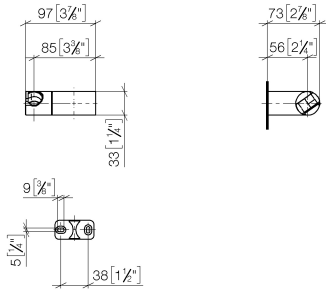

28 060 970

- pivotable 75°

Fits: IMO, LULU, MADISON, MEM, TARA,  
CL.1, LISSÉ, VAIA, META, CYO

	Matte Black	28 060 970-33
	Chrome	28 060 970-00
	Brushed Platinum	28 060 970-06
	Platinum	28 060 970-08
	Dark Brass matt	28 060 970-16
	Dark Chrome	28 060 970-19
	Light Gold	28 060 970-26
	Brushed Light Gold	28 060 970-27
	Brushed Durabronze (23kt Gold)	28 060 970-28
	Brushed Bronze	28 060 970-42
	Brushed Champagne (22kt Gold)	28 060 970-46
	Champagne (22kt Gold)	28 060 970-47
	Brushed Chrome	28 060 970-93
	Brushed Dark Platinum	28 060 970-99

28 060 970

mm [inches]

28 060 970

Parts for other finishes can be found here: [Chrome](#)

### Spare parts list

No.	Item Number	Name	Quantity used	Delivery time
1	09 12 12 212 90	sleeve	1	2
2	09 31 11 009 90	pin	2	2
3	05 30 31 025 00 90	fixing set	1	2
4	08 30 11 563 90	holder	1	2