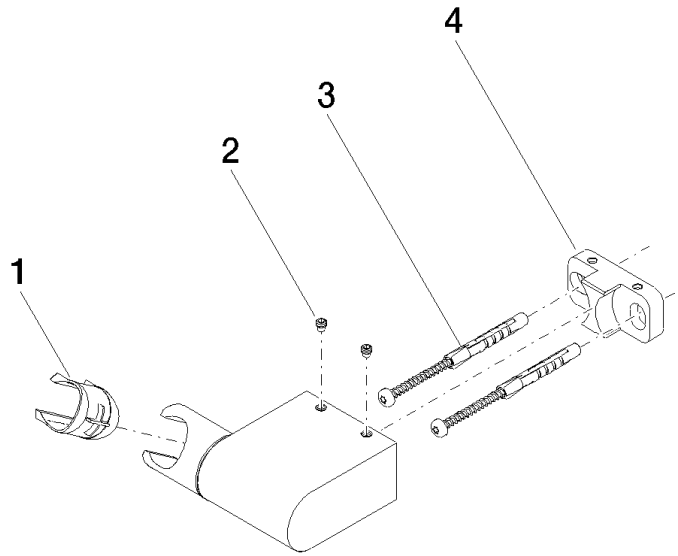

28 060 970

● pivotable 75°

Fits: IMO, LULU, MADISON, MEM, TARA,
CL.1, LISSÉ, VAIA, META, CYO

	Brushed Bronze	28 060 970-42
	Chrome	28 060 970-00
	Brushed Platinum	28 060 970-06
	Platinum	28 060 970-08
	Dark Brass matt	28 060 970-16
	Dark Chrome	28 060 970-19
	Light Gold	28 060 970-26
	Brushed Light Gold	28 060 970-27
	Brushed Durabronze (23kt Gold)	28 060 970-28
	Matte Black	28 060 970-33
	Brushed Champagne (22kt Gold)	28 060 970-46
	Champagne (22kt Gold)	28 060 970-47
	Brushed Chrome	28 060 970-93
	Brushed Dark Platinum	28 060 970-99

28 060 970

mm [inches]

28 060 970

Product version from 10/1/2023

Parts for other
finishes can be found
here: [Chrome](#)

Wall bracket swivel - Brushed Bronze

IMO

28 060 970

Spare parts list

Product version from 10/1/2023

No.	Item Number	Name	Quantity used	Delivery time
	09 12 12 212 90	sleeve	5	2