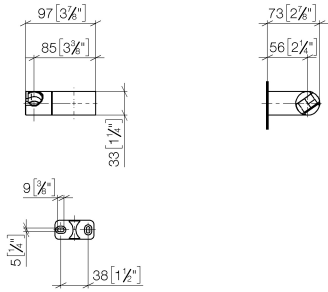

28 060 970

● pivotable 75°

Fits: IMO, LULU, MADISON, MEM, TARA,
CL.1, LISSÉ, VAIA, META, CYO

	Brushed Bronze	28 060 970-42
	Chrome	28 060 970-00
	Brushed Platinum	28 060 970-06
	Platinum	28 060 970-08
	Dark Brass matt	28 060 970-16
	Dark Chrome	28 060 970-19
	Light Gold	28 060 970-26
	Brushed Light Gold	28 060 970-27
	Brushed Durabronze (23kt Gold)	28 060 970-28
	Matte Black	28 060 970-33
	Brushed Champagne (22kt Gold)	28 060 970-46
	Champagne (22kt Gold)	28 060 970-47
	Brushed Chrome	28 060 970-93
	Brushed Dark Platinum	28 060 970-99

28 060 970

mm [inches]

28 060 970

Product version from 10/1/2023

Parts for other
finishes can be found
here: [Chrome](#)

Wall bracket swivel - Brushed Bronze

IMO

28 060 970

Spare parts list

Product version from 10/1/2023

No.	Item Number	Name	Quantity used	Delivery time
	09 12 12 212 90	sleeve	5	2