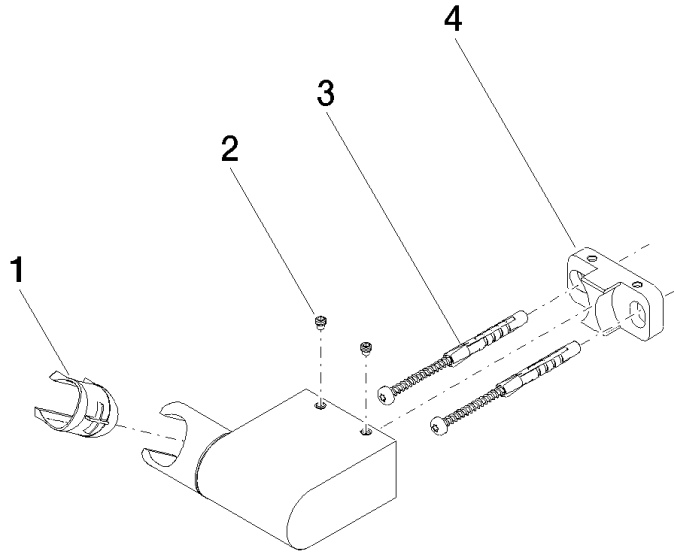

28 060 970

• pivotable 75°

Fits: IMO, LULU, MADISON, MEM, TARA,
CL.1, LISSÉ, VAIA, META, CYO

	Brushed Champagne (22kt Gold)	28 060 970-46
	Chrome	28 060 970-00
	Brushed Platinum	28 060 970-06
	Platinum	28 060 970-08
	Dark Brass matt	28 060 970-16
	Dark Chrome	28 060 970-19
	Light Gold	28 060 970-26
	Brushed Light Gold	28 060 970-27
	Brushed Durabronze (23kt Gold)	28 060 970-28
	Matte Black	28 060 970-33
	Brushed Bronze	28 060 970-42
	Champagne (22kt Gold)	28 060 970-47
	Brushed Chrome	28 060 970-93
	Brushed Dark Platinum	28 060 970-99

28 060 970

mm [inches]

28 060 970

Parts for other finishes can be found here: [Chrome](#)

Spare parts list

No.	Item Number	Name	Quantity used	Delivery time
1	09 12 12 212 90	sleeve	1	2
2	09 31 11 009 90	pin	2	2
3	05 30 31 025 00 90	fixing set	1	2
4	08 30 11 563 90	holder	1	2