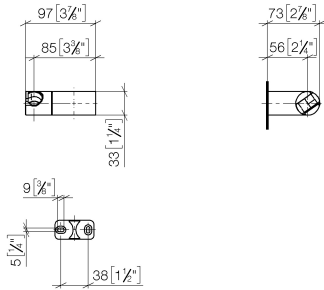

28 060 970

• pivotable 75°

Fits: IMO, LULU, MADISON, MEM, TARA,
CL.1, LISSÉ, VAIA, META, CYO

	Brushed Champagne (22kt Gold)	28 060 970-46
	Chrome	28 060 970-00
	Brushed Platinum	28 060 970-06
	Platinum	28 060 970-08
	Dark Brass matt	28 060 970-16
	Dark Chrome	28 060 970-19
	Light Gold	28 060 970-26
	Brushed Light Gold	28 060 970-27
	Brushed Durabronze (23kt Gold)	28 060 970-28
	Matte Black	28 060 970-33
	Brushed Bronze	28 060 970-42
	Champagne (22kt Gold)	28 060 970-47
	Brushed Chrome	28 060 970-93
	Brushed Dark Platinum	28 060 970-99

28 060 970

mm [inches]

28 060 970

Parts for other finishes can be found here: [Chrome](#)

Spare parts list

No.	Item Number	Name	Quantity used	Delivery time
1	09 12 12 212 90	sleeve	1	2
2	09 31 11 009 90	pin	2	2
3	05 30 31 025 00 90	fixing set	1	2
4	08 30 11 563 90	holder	1	2