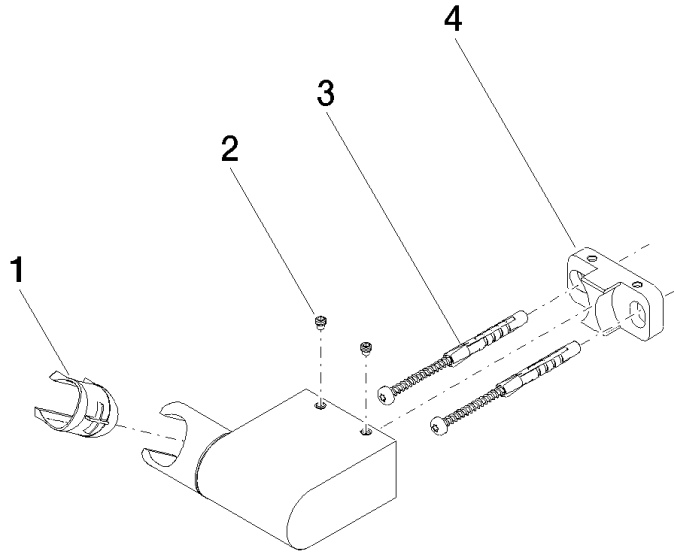

Wall bracket swivel - Champagne (22kt Gold)

IMO

28 060 970

- pivotable 75°

Fits: IMO, LULU, MADISON, MEM, TARA,  
CL.1, LISSÉ, VAIA, META, CYO

	Champagne (22kt Gold)	28 060 970-47
	Chrome	28 060 970-00
	Brushed Platinum	28 060 970-06
	Platinum	28 060 970-08
	Dark Brass matt	28 060 970-16
	Dark Chrome	28 060 970-19
	Light Gold	28 060 970-26
	Brushed Light Gold	28 060 970-27
	Brushed Durabrass (23kt Gold)	28 060 970-28
	Matte Black	28 060 970-33
	Brushed Bronze	28 060 970-42
	Brushed Champagne (22kt Gold)	28 060 970-46
	Brushed Chrome	28 060 970-93
	Brushed Dark Platinum	28 060 970-99

28 060 970

mm [inches]

28 060 970

Parts for other finishes can be found here: [Chrome](#)

### Spare parts list

No.	Item Number	Name	Quantity used	Delivery time
1	09 12 12 212 90	sleeve	1	2
2	09 31 11 009 90	pin	2	2
3	05 30 31 025 00 90	fixing set	1	2
4	08 30 11 563 90	holder	1	2