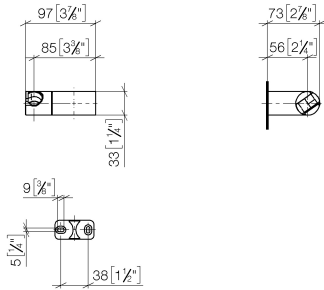

Wall bracket swivel - Champagne (22kt Gold)

IMO

28 060 970

- pivotable 75°

Fits: IMO, LULU, MADISON, MEM, TARA,  
CL.1, LISSÉ, VAIA, META, CYO

	Champagne (22kt Gold)	28 060 970-47
	Chrome	28 060 970-00
	Brushed Platinum	28 060 970-06
	Platinum	28 060 970-08
	Dark Brass matt	28 060 970-16
	Dark Chrome	28 060 970-19
	Light Gold	28 060 970-26
	Brushed Light Gold	28 060 970-27
	Brushed Durabrass (23kt Gold)	28 060 970-28
	Matte Black	28 060 970-33
	Brushed Bronze	28 060 970-42
	Brushed Champagne (22kt Gold)	28 060 970-46
	Brushed Chrome	28 060 970-93
	Brushed Dark Platinum	28 060 970-99

28 060 970

mm [inches]

28 060 970

Parts for other finishes can be found here: [Chrome](#)

### Spare parts list

No.	Item Number	Name	Quantity used	Delivery time
1	09 12 12 212 90	sleeve	1	2
2	09 31 11 009 90	pin	2	2
3	05 30 31 025 00 90	fixing set	1	2
4	08 30 11 563 90	holder	1	2