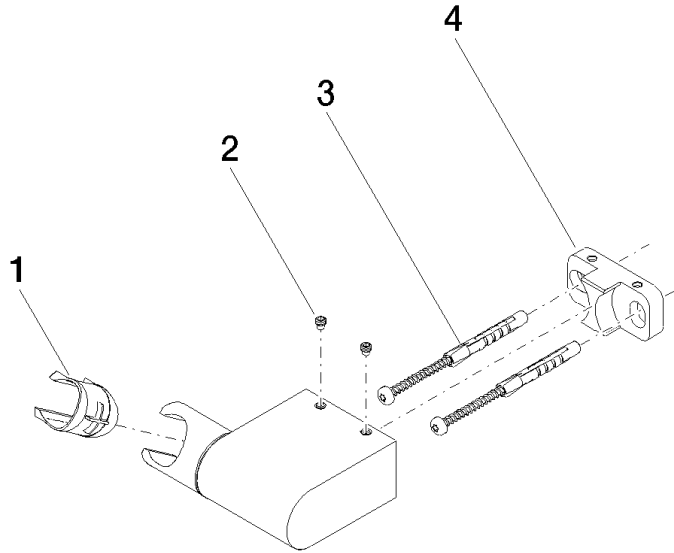

28 060 970

- pivotable 75°

Fits: IMO, LULU, MADISON, MEM, TARA,
CL.1, LISSÉ, VAIA, META, CYO

	Brushed Dark Platinum	28 060 970-99
	Chrome	28 060 970-00
	Brushed Platinum	28 060 970-06
	Platinum	28 060 970-08
	Dark Brass matt	28 060 970-16
	Dark Chrome	28 060 970-19
	Light Gold	28 060 970-26
	Brushed Light Gold	28 060 970-27
	Brushed Durabronze (23kt Gold)	28 060 970-28
	Matte Black	28 060 970-33
	Brushed Bronze	28 060 970-42
	Brushed Champagne (22kt Gold)	28 060 970-46
	Champagne (22kt Gold)	28 060 970-47
	Brushed Chrome	28 060 970-93

28 060 970

mm [inches]

28 060 970

Parts for other finishes can be found here: [Chrome](#)

Spare parts list

No.	Item Number	Name	Quantity used	Delivery time
1	09 12 12 212 90	sleeve	1	2
2	09 31 11 009 90	pin	2	2
3	05 30 31 025 00 90	fixing set	1	2
4	08 30 11 563 90	holder	1	2