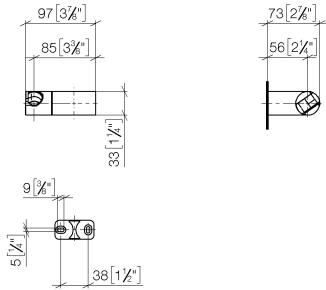

28 060 970

- pivotable 75°

Fits: IMO, LULU, MADISON, MEM, TARA,
CL.1, LISSÉ, VAIA, META, CYO

	Brushed Dark Platinum	28 060 970-99
	Chrome	28 060 970-00
	Brushed Platinum	28 060 970-06
	Platinum	28 060 970-08
	Dark Brass matt	28 060 970-16
	Dark Chrome	28 060 970-19
	Light Gold	28 060 970-26
	Brushed Light Gold	28 060 970-27
	Brushed Durabronze (23kt Gold)	28 060 970-28
	Matte Black	28 060 970-33
	Brushed Bronze	28 060 970-42
	Brushed Champagne (22kt Gold)	28 060 970-46
	Champagne (22kt Gold)	28 060 970-47
	Brushed Chrome	28 060 970-93

28 060 970

mm [inches]

28 060 970

Parts for other finishes can be found here: [Chrome](#)

Spare parts list

No.	Item Number	Name	Quantity used	Delivery time
1	09 12 12 212 90	sleeve	1	2
2	09 31 11 009 90	pin	2	2
3	05 30 31 025 00 90	fixing set	1	2
4	08 30 11 563 90	holder	1	2