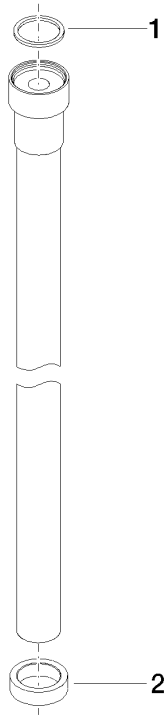

**WATER TUBE Kneipp hose white 2000 mm - Chrome**

28 285 979

- hose nozzle with sleeve M33
- with holding ring

	Chrome	28 285 979-00
	Brushed Platinum	28 285 979-06
	Platinum	28 285 979-08
	Dark Chrome	28 285 979-19
	Brushed Durabronze (23kt Gold)	28 285 979-28
	Matte Black	28 285 979-33
	Brushed Champagne (22kt Gold)	28 285 979-46
	Champagne (22kt Gold)	28 285 979-47
	Brushed Chrome	28 285 979-93
	Brushed Dark Platinum	28 285 979-99

**WATER TUBE Kneipp hose white 2000 mm - Chrome**

28 285 979

mm [inches]

**Flow rate chart**

**WATER TUBE Kneipp hose white 2000 mm - Chrome**

28 285 979

**Spare parts list**

No.	Item Number	Name	Quantity used	Delivery time
1	09 14 20 003 90	seal	1	2
2	09 28 10 116-12	ring	1	30