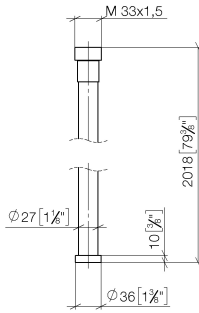

WATER TUBE Kneipp hose white 2000 mm - Brushed Champagne (22kt Gold)

28 285 979

- hose nozzle with sleeve M33
- with holding ring

	Brushed Champagne (22kt Gold)	28 285 979-46
	Chrome	28 285 979-00
	Brushed Platinum	28 285 979-06
	Platinum	28 285 979-08
	Dark Chrome	28 285 979-19
	Brushed Durabronze (23kt Gold)	28 285 979-28
	Matte Black	28 285 979-33
	Champagne (22kt Gold)	28 285 979-47
	Brushed Chrome	28 285 979-93
	Brushed Dark Platinum	28 285 979-99

WATER TUBE Kneipp hose white 2000 mm - Brushed Champagne (22kt Gold)

28 285 979

mm [inches]

Flow rate chart

WATER TUBE Kneipp hose white 2000 mm - Brushed Champagne (22kt Gold)

28 285 979

Parts for other finishes can be found here: [Chrome](#)

WATER TUBE Kneipp hose white 2000 mm - Brushed Champagne (22kt Gold)

28 285 979

Spare parts list