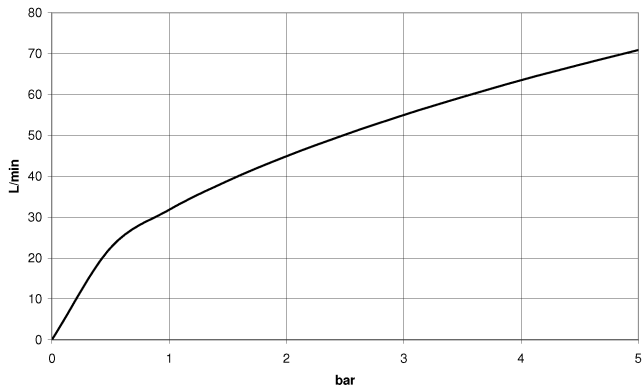

WATER TUBE Kneipp hose white 2000 mm - Champagne (22kt Gold)

28 285 979

- hose nozzle with sleeve M33
- with holding ring

	Champagne (22kt Gold)	28 285 979-47
	Chrome	28 285 979-00
	Brushed Platinum	28 285 979-06
	Platinum	28 285 979-08
	Dark Chrome	28 285 979-19
	Brushed Durabronze (23kt Gold)	28 285 979-28
	Matte Black	28 285 979-33
	Brushed Champagne (22kt Gold)	28 285 979-46
	Brushed Chrome	28 285 979-93
	Brushed Dark Platinum	28 285 979-99

WATER TUBE Kneipp hose white 2000 mm - Champagne (22kt Gold)

28 285 979

mm [inches]

Flow rate chart

WATER TUBE Kneipp hose white 2000 mm - Champagne (22kt Gold)

28 285 979

Parts for other finishes can be found here: [Chrome](#)