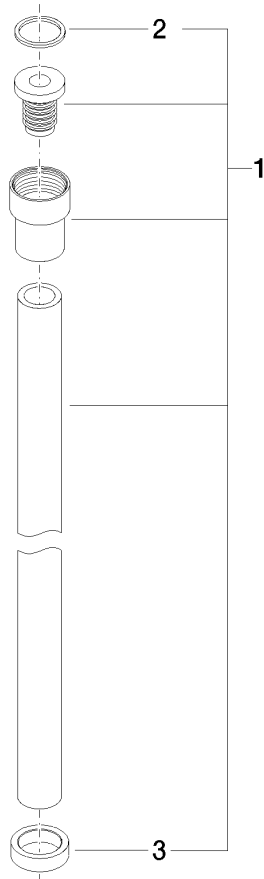

28 286 979

- hose nozzle with sleeve M33
- with holding ring

	Chrome	28 286 979-00
	Brushed Platinum	28 286 979-06
	Platinum	28 286 979-08
	Dark Chrome	28 286 979-19
	Brushed Durabronze (23kt Gold)	28 286 979-28
	Matte Black	28 286 979-33
	Brushed Champagne (22kt Gold)	28 286 979-46
	Champagne (22kt Gold)	28 286 979-47
	Brushed Chrome	28 286 979-93
	Brushed Dark Platinum	28 286 979-99

28 286 979

mm [inches]

**Flow rate chart**

28 286 979

Spare parts list

No.	Item Number	Name	Quantity used	Delivery time
2	09 14 20 003 90	seal	1.00	2
3	09 28 10 116-13	ring	1.00	30