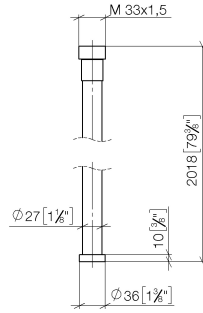

28 286 979

- hose nozzle with sleeve M33
- with holding ring

	Chrome	28 286 979-00
	Brushed Platinum	28 286 979-06
	Platinum	28 286 979-08
	Dark Chrome	28 286 979-19
	Brushed Durabronze (23kt Gold)	28 286 979-28
	Matte Black	28 286 979-33
	Brushed Champagne (22kt Gold)	28 286 979-46
	Champagne (22kt Gold)	28 286 979-47
	Brushed Chrome	28 286 979-93
	Brushed Dark Platinum	28 286 979-99

28 286 979

mm [inches]

**Flow rate chart**

28 286 979

Spare parts list

No.	Item Number	Name	Quantity used	Delivery time
2	09 14 20 003 90	seal	1.00	2
3	09 28 10 116-13	ring	1.00	30