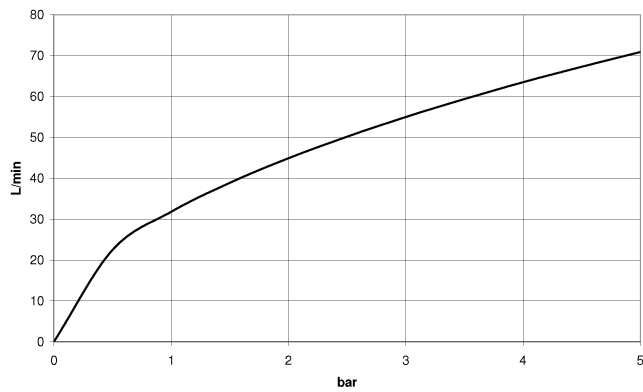

28 286 979

- hose nozzle with sleeve M33
- with holding ring

	Chrome	28 286 979-00
	Brushed Platinum	28 286 979-06
	Platinum	28 286 979-08
	Dark Chrome	28 286 979-19
	Brushed Durabronze (23kt Gold)	28 286 979-28
	Matte Black	28 286 979-33
	Brushed Champagne (22kt Gold)	28 286 979-46
	Champagne (22kt Gold)	28 286 979-47
	Brushed Chrome	28 286 979-93
	Brushed Dark Platinum	28 286 979-99

28 286 979

mm [inches]

**Flow rate chart**

28 286 979

Spare parts list

No.	Item Number	Name	Quantity used	Delivery time
2	09 14 20 003 90	seal	1.00	2
3	09 28 10 116-13	ring	1.00	30