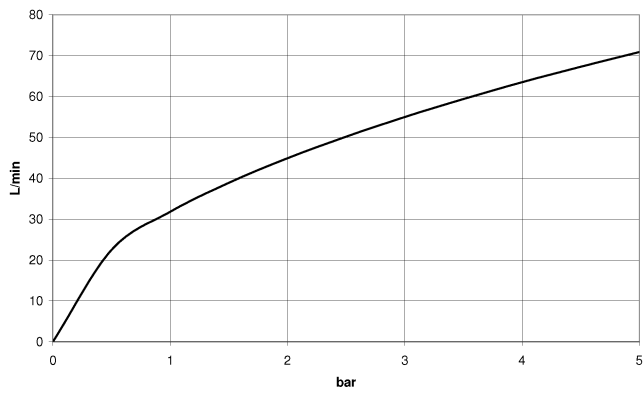

WATER TUBE Kneipp hose black 2000 mm - Chrome

28 286 979

- hose nozzle with sleeve M33
- with holding ring

	Chrome	28 286 979-00
	Brushed Platinum	28 286 979-06
	Platinum	28 286 979-08
	Dark Chrome	28 286 979-19
	Brushed Durabronze (23kt Gold)	28 286 979-28
	Matte Black	28 286 979-33
	Brushed Champagne (22kt Gold)	28 286 979-46
	Champagne (22kt Gold)	28 286 979-47
	Brushed Chrome	28 286 979-93
	Brushed Dark Platinum	28 286 979-99

WATER TUBE Kneipp hose black 2000 mm - Chrome

28 286 979

mm [inches]

Flow rate chart

WATER TUBE Kneipp hose black 2000 mm - Chrome

28 286 979

Spare parts list

No.	Item Number	Name	Quantity used	Delivery time
2	09 14 20 003 90	seal	1	2
3	09 28 10 116-13	ring	1	30