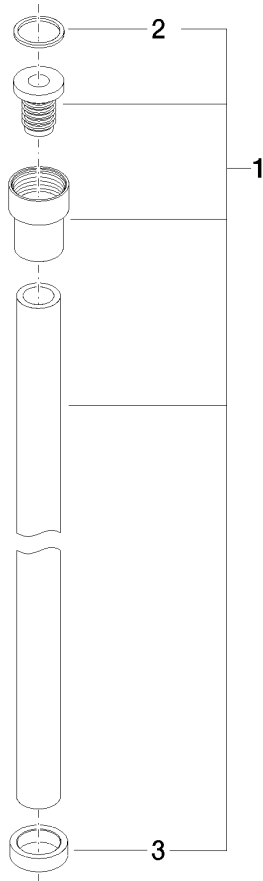

**WATER TUBE Kneipp hose black 2000 mm - Platinum**

28 286 979

- hose nozzle with sleeve M33
- with holding ring

	Platinum	28 286 979-08
	Chrome	28 286 979-00
	Brushed Platinum	28 286 979-06
	Dark Chrome	28 286 979-19
	Brushed Durabronze (23kt Gold)	28 286 979-28
	Matte Black	28 286 979-33
	Brushed Champagne (22kt Gold)	28 286 979-46
	Champagne (22kt Gold)	28 286 979-47
	Brushed Chrome	28 286 979-93
	Brushed Dark Platinum	28 286 979-99

# WATER TUBE Kneipp hose black 2000 mm - Platinum

28 286 979

mm [inches]

## Flow rate chart

**WATER TUBE Kneipp hose black 2000 mm - Platinum**

28 286 979

Parts for other finishes can be found here: [Chrome](#)

**Spare parts list**

No.	Item Number	Name	Quantity used	Delivery time
2	09 14 20 003 90	seal	1	2
3	09 28 10 116-13	ring	1	30