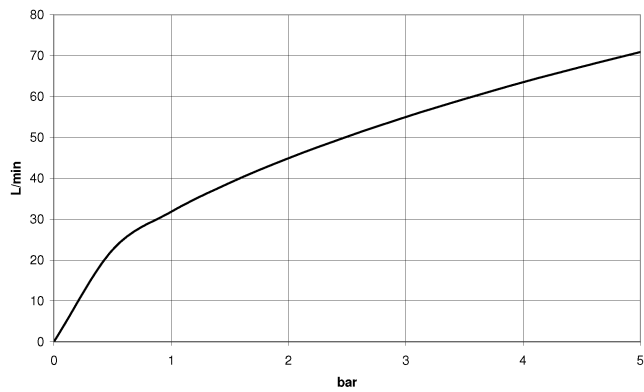

**WATER TUBE Kneipp hose black 2000 mm - Platinum**

28 286 979

- hose nozzle with sleeve M33
- with holding ring

	Platinum	28 286 979-08
	Chrome	28 286 979-00
	Brushed Platinum	28 286 979-06
	Dark Chrome	28 286 979-19
	Brushed Durabronze (23kt Gold)	28 286 979-28
	Matte Black	28 286 979-33
	Brushed Champagne (22kt Gold)	28 286 979-46
	Champagne (22kt Gold)	28 286 979-47
	Brushed Chrome	28 286 979-93
	Brushed Dark Platinum	28 286 979-99

# WATER TUBE Kneipp hose black 2000 mm - Platinum

28 286 979

mm [inches]

## Flow rate chart

**WATER TUBE Kneipp hose black 2000 mm - Platinum**

28 286 979

Parts for other finishes can be found here: [Chrome](#)

**Spare parts list**

No.	Item Number	Name	Quantity used	Delivery time
2	09 14 20 003 90	seal	1	2
3	09 28 10 116-13	ring	1	30