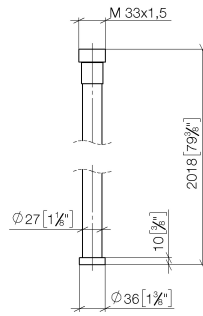

**WATER TUBE Kneipp hose black 2000 mm - Platinum**

28 286 979

- hose nozzle with sleeve M33
- with holding ring

	Platinum	28 286 979-08
	Chrome	28 286 979-00
	Brushed Platinum	28 286 979-06
	Dark Chrome	28 286 979-19
	Brushed Durabronze (23kt Gold)	28 286 979-28
	Matte Black	28 286 979-33
	Brushed Champagne (22kt Gold)	28 286 979-46
	Champagne (22kt Gold)	28 286 979-47
	Brushed Chrome	28 286 979-93
	Brushed Dark Platinum	28 286 979-99

# WATER TUBE Kneipp hose black 2000 mm - Platinum

28 286 979

mm [inches]

## Flow rate chart

**WATER TUBE Kneipp hose black 2000 mm - Platinum**

28 286 979

Parts for other finishes can be found here: [Chrome](#)

**Spare parts list**

No.	Item Number	Name	Quantity used	Delivery time
2	09 14 20 003 90	seal	1	2
3	09 28 10 116-13	ring	1	30