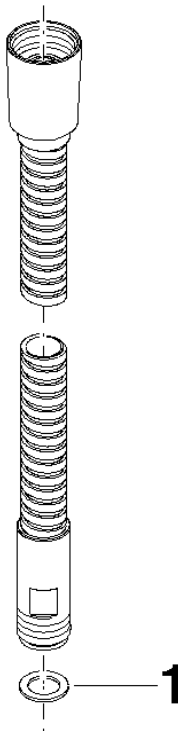

**Metal shower hose 1/2" x 3/8" x 1750 mm - Chrome**

IMO

28 322 970 Product version from 4/1/2024

- WRAS

Fits: IMO, LULU, MADISON, MEM, TARA, CL.1, LISSÉ, VAIA, META, CYO

	Chrome	28 322 970-00
	Brushed Platinum	28 322 970-06
	Platinum	28 322 970-08
	Durabrand (23kt Gold)	28 322 970-09
	Dark Brass matt	28 322 970-16
	Dark Chrome	28 322 970-19
	Light Gold	28 322 970-26
	Brushed Light Gold	28 322 970-27
	Brushed Durabrand (23kt Gold)	28 322 970-28
	Matte Black	28 322 970-33
	Brushed Bronze	28 322 970-42
	Brushed Champagne (22kt Gold)	28 322 970-46
	Champagne (22kt Gold)	28 322 970-47
	Brushed Chrome	28 322 970-93
	Brushed Dark Platinum	28 322 970-99

## Metal shower hose 1/2" x 3/8" x 1750 mm - Chrome

IMO

28 322 970 Product version from 4/1/2024

### Codes & Standards

---

Scottish Water Byelaws	UK Water Supply Regulations	XP P 41-280
---------------------------	--------------------------------	-------------

### Certificates

---

WRAS\_2009      ACS\_20 ACC LY

28 322 970 Product version from 4/1/2024

Parts for other finishes can be found here: Brushed  
Platinum

**Spare parts list**

No.	Item Number	Name	Quantity used	Delivery time
1	90 14 20 026 00 90	seal	1	2