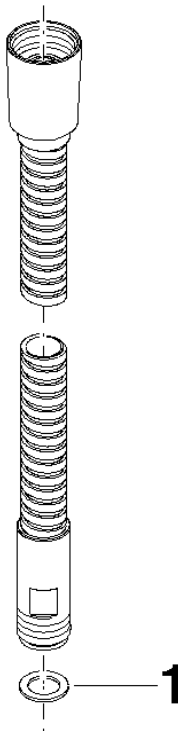

Metal shower hose 1/2" x 3/8" x 1750 mm - Durabronze (23kt Gold)

IMO

28 322 970 Product version from 4/1/2024

• WRAS

Fits: IMO, LULU, MADISON, MEM, TARA, CL.1, LISSÉ, VAIA, META, CYO

	Durabronze (23kt Gold)	28 322 970-09
	Chrome	28 322 970-00
	Brushed Platinum	28 322 970-06
	Platinum	28 322 970-08
	Dark Brass matt	28 322 970-16
	Dark Chrome	28 322 970-19
	Light Gold	28 322 970-26
	Brushed Light Gold	28 322 970-27
	Brushed Durabronze (23kt Gold)	28 322 970-28
	Matte Black	28 322 970-33
	Brushed Bronze	28 322 970-42
	Brushed Champagne (22kt Gold)	28 322 970-46
	Champagne (22kt Gold)	28 322 970-47
	Brushed Chrome	28 322 970-93
	Brushed Dark Platinum	28 322 970-99

Metal shower hose 1/2" x 3/8" x 1750 mm - Durabronze (23kt Gold)

IMO

28 322 970 Product version from 4/1/2024

Codes & Standards

Scottish Water Byelaws	UK Water Supply Regulations	XP P 41-280
---------------------------	--------------------------------	-------------

Certificates

WRAS_2009 ACS_20 ACC LY

28 322 970 Product version from 4/1/2024

Parts for other finishes can be found here: [Chrome](#)

Spare parts list

No.	Item Number	Name	Quantity used	Delivery time
1	90 14 20 026 00 90	seal	1	2