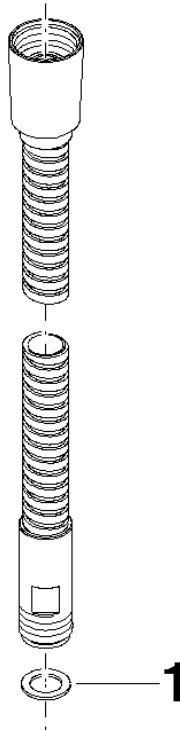

**Metal shower hose 1/2" x 3/8" x 1750 mm - Brushed Durabronze (23kt Gold)**

IMO

28 322 970 Product version from 4/1/2024

- WRAS

Fits: IMO, LULU, MADISON, MEM, TARA, CL.1, LISSÉ, VAIA, META, CYO

	Brushed Durabronze (23kt Gold)	28 322 970-28
	Chrome	28 322 970-00
	Brushed Platinum	28 322 970-06
	Platinum	28 322 970-08
	Durabronze (23kt Gold)	28 322 970-09
	Dark Brass matt	28 322 970-16
	Dark Chrome	28 322 970-19
	Light Gold	28 322 970-26
	Brushed Light Gold	28 322 970-27
	Matte Black	28 322 970-33
	Brushed Bronze	28 322 970-42
	Brushed Champagne (22kt Gold)	28 322 970-46
	Champagne (22kt Gold)	28 322 970-47
	Brushed Chrome	28 322 970-93
	Brushed Dark Platinum	28 322 970-99

## Metal shower hose 1/2" x 3/8" x 1750 mm - Brushed Durabrass (23kt Gold)

IMO

28 322 970 Product version from 4/1/2024

### Codes & Standards

---

Scottish Water Byelaws	UK Water Supply Regulations	XP P 41-280
---------------------------	--------------------------------	-------------

### Certificates

---

WRAS_2009	ACS_20 ACC LY
-----------	---------------

28 322 970 Product version from 4/1/2024

Parts for other finishes can be found here: [Chrome](#)

**Spare parts list**

No.	Item Number	Name	Quantity used	Delivery time
1	90 14 20 026 00 90	seal	1	2