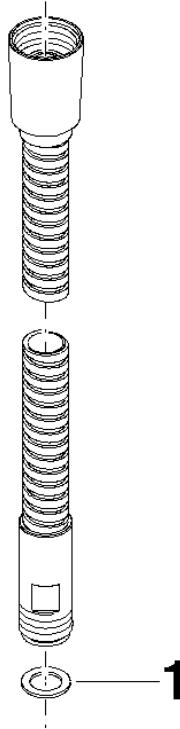

Metal shower hose 1/2" x 3/8" x 1750 mm - Brushed Champagne (22kt Gold)

IMO

28 322 970 Product version from 4/1/2024

• WRAS

Fits: IMO, LULU, MADISON, MEM, TARA, CL.1, LISSÉ, VAIA, META, CYO

| | | |
|---|-------------------------------|---------------|
|  | Brushed Champagne (22kt Gold) | 28 322 970-46 |
|  | Chrome | 28 322 970-00 |
|  | Brushed Platinum | 28 322 970-06 |
|  | Platinum | 28 322 970-08 |
|  | Durabrass (23kt Gold) | 28 322 970-09 |
|  | Dark Brass matt | 28 322 970-16 |
|  | Dark Chrome | 28 322 970-19 |
|  | Light Gold | 28 322 970-26 |
|  | Brushed Light Gold | 28 322 970-27 |
|  | Brushed Durabrass (23kt Gold) | 28 322 970-28 |
|  | Matte Black | 28 322 970-33 |
|  | Brushed Bronze | 28 322 970-42 |
|  | Champagne (22kt Gold) | 28 322 970-47 |
|  | Brushed Chrome | 28 322 970-93 |
|  | Brushed Dark Platinum | 28 322 970-99 |

Metal shower hose 1/2" x 3/8" x 1750 mm - Brushed Champagne (22kt Gold)

IMO

28 322 970 Product version from 4/1/2024

28 322 970 Product version from 4/1/2024

Parts for other finishes can be found here: [Chrome](#)

Spare parts list

| No. | Item Number | Name | Quantity used | Delivery time |
|-----|--------------------|------|---------------|---------------|
| 1 | 90 14 20 026 00 90 | seal | 1 | 2 |