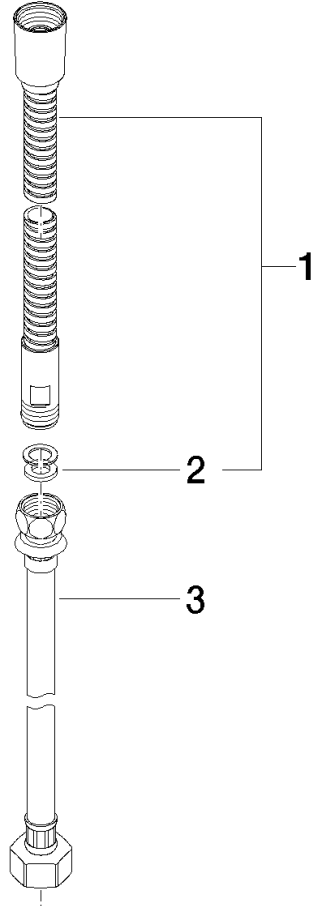

Metal shower hose in two parts 1/2" x 3/8" x 2250 mm - Brushed Platinum

IMO

28 323 970 Product version from 10/1/2023

Fits: IMO, LULU, MADISON, MEM, TARA, CL.1, LISSÉ, VAIA, META, CYO

	Brushed Platinum	28 323 970-06
	Chrome	28 323 970-00
	Platinum	28 323 970-08
	Durabress (23kt Gold)	28 323 970-09
	Dark Chrome	28 323 970-19
	Light Gold	28 323 970-26
	Brushed Light Gold	28 323 970-27
	Brushed Durabress (23kt Gold)	28 323 970-28
	Matte Black	28 323 970-33
	Brushed Bronze	28 323 970-42
	Brushed Champagne (22kt Gold)	28 323 970-46
	Champagne (22kt Gold)	28 323 970-47
	Brushed Chrome	28 323 970-93
	Brushed Dark Platinum	28 323 970-99

Metal shower hose in two parts 1/2" x 3/8" x 2250 mm - Brushed Platinum

IMO

28 323 970 Product version from 10/1/2023

Metal shower hose in two parts 1/2" x 3/8" x 2250 mm - Brushed Platinum

IMO

28 323 970 Product version from 10/1/2023

28 323 970 Product version from 10/1/2023

Parts for other finishes can be found here: [Chrome](#)

Spare parts list

No.	Item Number	Name	Quantity used	Delivery time
1	28 322 970-06	Metal shower hose 1/2" x 3/8" x 1750 mm - Brushed Platinum	1	2
2	90 14 20 026 00 90	seal	1	2
3	12 505 970 90	High pressure hose 1/2" x 3/8" x 500 mm -	1	2