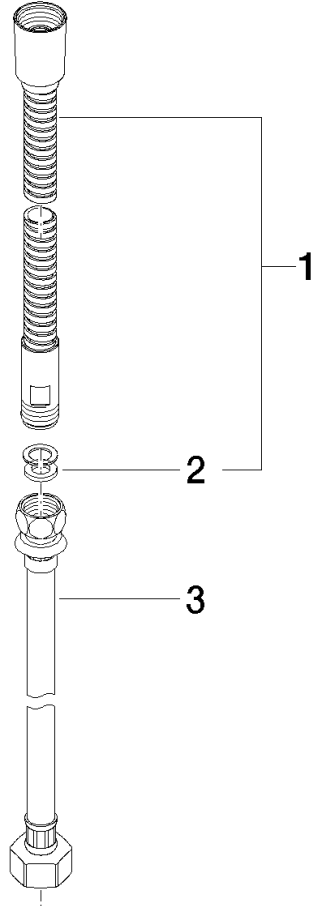

**Metal shower hose in two parts 1/2" x 3/8" x 2250 mm - Durabronze (23kt Gold)**

IMO

28 323 970 Product version from 10/1/2023

Fits: IMO, LULU, MADISON, MEM, TARA,  
CL.1, LISSÉ, VAIA, META, CYO

	Durabronze (23kt Gold)	28 323 970-09
	Chrome	28 323 970-00
	Brushed Platinum	28 323 970-06
	Platinum	28 323 970-08
	Dark Chrome	28 323 970-19
	Light Gold	28 323 970-26
	Brushed Light Gold	28 323 970-27
	Brushed Durabronze (23kt Gold)	28 323 970-28
	Matte Black	28 323 970-33
	Brushed Bronze	28 323 970-42
	Brushed Champagne (22kt Gold)	28 323 970-46
	Champagne (22kt Gold)	28 323 970-47
	Brushed Chrome	28 323 970-93
	Brushed Dark Platinum	28 323 970-99

Metal shower hose in two parts 1/2" x 3/8" x 2250 mm - Durabronze (23kt Gold)

---

IMO

28 323 970 Product version from 10/1/2023

## Metal shower hose in two parts 1/2" x 3/8" x 2250 mm - Durabronze (23kt Gold)

---

IMO

28 323 970 Product version from 10/1/2023

28 323 970 Product version from 10/1/2023

Parts for other finishes can be found here: [Chrome](#)

**Spare parts list**

No.	Item Number	Name	Quantity used	Delivery time
1	28 322 970-09	Metal shower hose 1/2" x 3/8" x 1750 mm - Durabronz (23kt Gold)	1	40
2	90 14 20 026 00 90	seal	1	2
3	12 505 970 90	High pressure hose 1/2" x 3/8" x 500 mm -	1	2