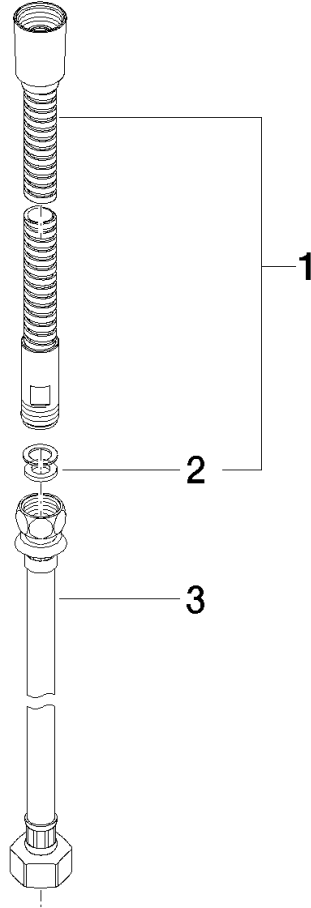

**Metal shower hose in two parts 1/2" x 3/8" x 2250 mm - Light Gold**

IMO

28 323 970

Fits: IMO, LULU, MADISON, MEM, TARA,  
CL.1, LISSÉ, VAIA, META, CYO

	Light Gold	28 323 970-26
	Chrome	28 323 970-00
	Brushed Platinum	28 323 970-06
	Platinum	28 323 970-08
	Durabrand (23kt Gold)	28 323 970-09
	Dark Chrome	28 323 970-19
	Brushed Light Gold	28 323 970-27
	Brushed Durabrand (23kt Gold)	28 323 970-28
	Matte Black	28 323 970-33
	Brushed Bronze	28 323 970-42
	Brushed Champagne (22kt Gold)	28 323 970-46
	Champagne (22kt Gold)	28 323 970-47
	Brushed Chrome	28 323 970-93
	Brushed Dark Platinum	28 323 970-99

Metal shower hose in two parts 1/2" x 3/8" x 2250 mm - Light Gold

---

IMO

28 323 970

Metal shower hose in two parts 1/2" x 3/8" x 2250 mm - Light Gold

---

IMO

28 323 970

28 323 970

Parts for other finishes can be found here: [Chrome](#)

Spare parts list

No.	Item Number	Name	Quantity used	Delivery time
1	28 322 970-26	Metal shower hose 1/2" x 3/8" x 1750 mm - Light Gold	1	30
2	90 14 20 026 00 90	seal	1	2
3	12 505 970 90	High pressure hose 1/2" x 3/8" x 500 mm -	1	2