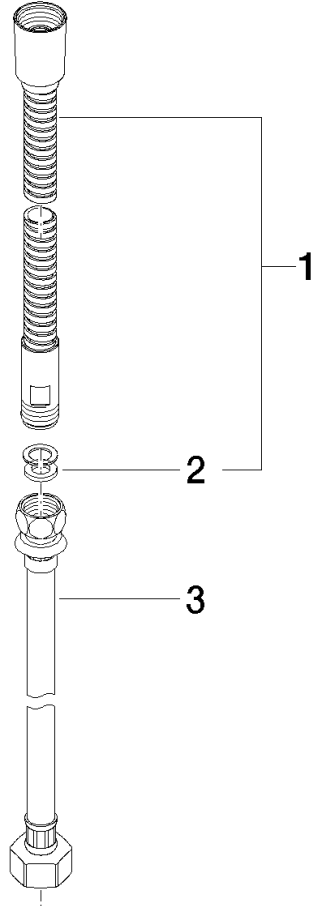

Metal shower hose in two parts 1/2" x 3/8" x 2250 mm - Brushed Bronze

IMO

28 323 970

Fits: IMO, LULU, MADISON, MEM, TARA,
CL.1, LISSÉ, VAIA, META, CYO

	Brushed Bronze	28 323 970-42
	Chrome	28 323 970-00
	Brushed Platinum	28 323 970-06
	Platinum	28 323 970-08
	Durabronze (23kt Gold)	28 323 970-09
	Dark Chrome	28 323 970-19
	Light Gold	28 323 970-26
	Brushed Light Gold	28 323 970-27
	Brushed Durabronze (23kt Gold)	28 323 970-28
	Matte Black	28 323 970-33
	Brushed Champagne (22kt Gold)	28 323 970-46
	Champagne (22kt Gold)	28 323 970-47
	Brushed Chrome	28 323 970-93
	Brushed Dark Platinum	28 323 970-99

Metal shower hose in two parts 1/2" x 3/8" x 2250 mm - Brushed Bronze

IMO

28 323 970

Metal shower hose in two parts 1/2" x 3/8" x 2250 mm - Brushed Bronze

IMO

28 323 970

28 323 970

Parts for other finishes can be found here: [Chrome](#)

Spare parts list

No.	Item Number	Name	Quantity used	Delivery time
1	28 322 970-42	Metal shower hose 1/2" x 3/8" x 1750 mm - Brushed Bronze	1	30
2	90 14 20 026 00 90	seal	1	2
3	12 505 970 90	High pressure hose 1/2" x 3/8" x 500 mm -	1	2