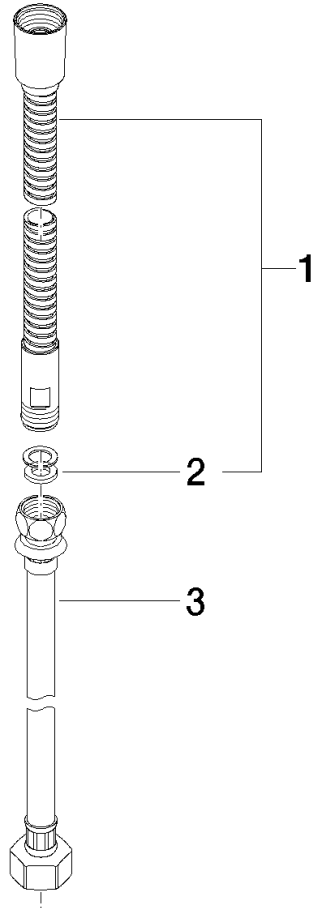

**Metal shower hose in two parts 1/2" x 3/8" x 2250 mm - Brushed Champagne (22kt Gold)**

IMO

28 323 970

Fits: IMO, LULU, MADISON, MEM, TARA, CL.1, LISSÉ, VAIA, META, CYO

	Brushed Champagne (22kt Gold)	28 323 970-46
	Chrome	28 323 970-00
	Brushed Platinum	28 323 970-06
	Platinum	28 323 970-08
	Durabrand (23kt Gold)	28 323 970-09
	Dark Chrome	28 323 970-19
	Light Gold	28 323 970-26
	Brushed Light Gold	28 323 970-27
	Brushed Durabrand (23kt Gold)	28 323 970-28
	Matte Black	28 323 970-33
	Brushed Bronze	28 323 970-42
	Champagne (22kt Gold)	28 323 970-47
	Brushed Chrome	28 323 970-93
	Brushed Dark Platinum	28 323 970-99

Metal shower hose in two parts 1/2" x 3/8" x 2250 mm - Brushed Champagne  
(22kt Gold)

---

IMO

28 323 970

Metal shower hose in two parts 1/2" x 3/8" x 2250 mm - Brushed Champagne  
(22kt Gold)

---

IMO

28 323 970

**Metal shower hose in two parts 1/2" x 3/8" x 2250 mm - Brushed Champagne (22kt Gold)**

IMO

28 323 970  
Parts for other  
finishes can be found  
here: Chrome

**Spare parts list**

No.	Item Number	Name	Quantity used	Delivery time
1	28 322 970-46	Metal shower hose 1/2" x 3/8" x 1750 mm - Brushed Champagne (22kt Gold)	1	30
2	90 14 20 026 00 90	seal	1	2
3	12 505 970 90	High pressure hose 1/2" x 3/8" x 500 mm -	1	2