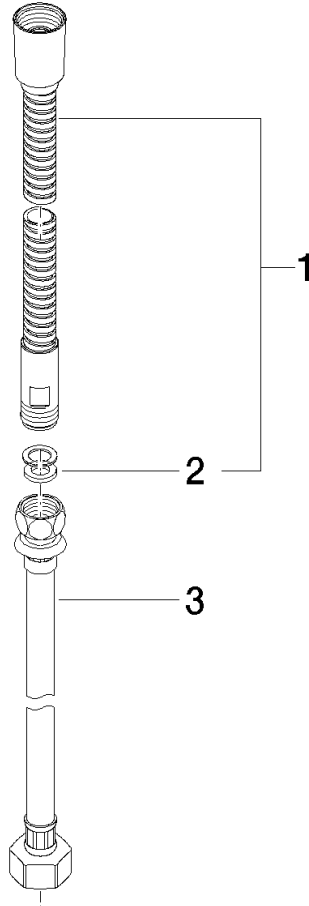

Metal shower hose in two parts 1/2" x 3/8" x 2250 mm - Brushed Chrome

IMO

28 323 970

Fits: IMO, LULU, MADISON, MEM, TARA,
CL.1, LISSÉ, VAIA, META, CYO

	Brushed Chrome	28 323 970-93
	Chrome	28 323 970-00
	Brushed Platinum	28 323 970-06
	Platinum	28 323 970-08
	Durabrand (23kt Gold)	28 323 970-09
	Dark Chrome	28 323 970-19
	Light Gold	28 323 970-26
	Brushed Light Gold	28 323 970-27
	Brushed Durabrand (23kt Gold)	28 323 970-28
	Matte Black	28 323 970-33
	Brushed Bronze	28 323 970-42
	Brushed Champagne (22kt Gold)	28 323 970-46
	Champagne (22kt Gold)	28 323 970-47
	Brushed Dark Platinum	28 323 970-99

Metal shower hose in two parts 1/2" x 3/8" x 2250 mm - Brushed Chrome

IMO

28 323 970

Metal shower hose in two parts 1/2" x 3/8" x 2250 mm - Brushed Chrome

IMO

28 323 970

28 323 970

Product version from 10/1/2023

Parts for other finishes can be found here: Chrome

Metal shower hose in two parts 1/2" x 3/8" x 2250 mm - Brushed Chrome

IMO

28 323 970

Spare parts list

Product version from 10/1/2023

No.	Item Number	Name	Quantity used	Delivery time
	28 322 970-93	Metal shower hose 1/2" x 3/8" x 1750 mm - Brushed Chrome	3	20