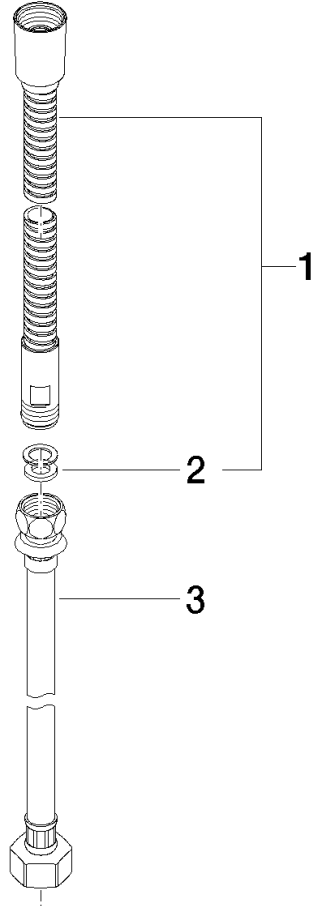

Metal shower hose in two parts 1/2" x 3/8" x 2250 mm - Brushed Dark Platinum

IMO

28 323 970

Fits: IMO, LULU, MADISON, MEM, TARA,
CL.1, LISSÉ, VAIA, META, CYO

	Brushed Dark Platinum	28 323 970-99
	Chrome	28 323 970-00
	Brushed Platinum	28 323 970-06
	Platinum	28 323 970-08
	Durabrand (23kt Gold)	28 323 970-09
	Dark Chrome	28 323 970-19
	Light Gold	28 323 970-26
	Brushed Light Gold	28 323 970-27
	Brushed Durabrand (23kt Gold)	28 323 970-28
	Matte Black	28 323 970-33
	Brushed Bronze	28 323 970-42
	Brushed Champagne (22kt Gold)	28 323 970-46
	Champagne (22kt Gold)	28 323 970-47
	Brushed Chrome	28 323 970-93

Metal shower hose in two parts 1/2" x 3/8" x 2250 mm - Brushed Dark Platinum

IMO

28 323 970

Metal shower hose in two parts 1/2" x 3/8" x 2250 mm - Brushed Dark Platinum

IMO

28 323 970

28 323 970

Parts for other finishes can be found here: [Chrome](#)

Spare parts list

No.	Item Number	Name	Quantity used	Delivery time
1	28 322 970-99	Metal shower hose 1/2" x 3/8" x 1750 mm - Brushed Dark Platinum	1	2
2	90 14 20 026 00 90	seal	1	2
3	12 505 970 90	High pressure hose 1/2" x 3/8" x 500 mm -	1	2