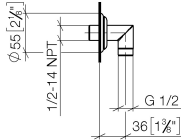

28 450 410 Product version up to 7/6/2018

- 1/2" shower outlet
- rosette Ø 55 mm
- 1/2" connection
- WRAS

Intrinsic protection against back flow.

	Platinum	28 450 410-08
	Chrome	28 450 410-00
	Brushed Platinum	28 450 410-06
	Durabrand (23kt Gold)	28 450 410-09
	Brushed Durabrand (23kt Gold)	28 450 410-28
	Brushed Dark Platinum	28 450 410-99

Recommended miscellaneous

- Concealed wall elbow -** 35 085 970 90
- max. recess depth 163 mm
 - min. recess depth 90 mm

28 450 410 Product version up to 7/6/2018

mm [inches]

Flow rate chart

Codes & Standards

EN 1717

Scottish Water
Byelaws

UK Water Supply
Regulations

MADISON Wall elbow - Platinum

MADISON

28 450 410 Product version up to 7/6/2018

Certificates and sustainability

Belgaqua_21-381-2 WRAS_240502

Spare parts list

No.	Item Number	Name	Quantity used	Delivery time
1	09 27 35 003-08	rosette	1.00	40
3	09 11 03 121-08	connection	1.00	40
2	90 14 10 026 00 90	seal	1.00	2
4	90 23 01 141 00 90	back-flow preventer	1.00	2