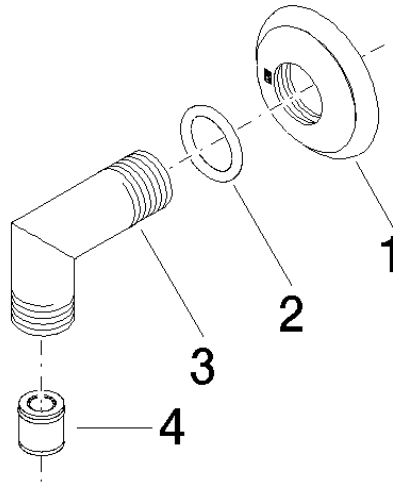

28 450 410 Product version up to 7/6/2018

- 1/2" shower outlet
- rosette Ø 55 mm
- 1/2" connection
- WRAS

Intrinsic protection against back flow.

	Platinum	28 450 410-08
	Chrome	28 450 410-00
	Brushed Platinum	28 450 410-06
	Durabrand (23kt Gold)	28 450 410-09
	Brushed Durabrand (23kt Gold)	28 450 410-28
	Brushed Dark Platinum	28 450 410-99

Recommended miscellaneous

- Concealed wall elbow -** 35 085 970 90
- max. recess depth 163 mm
 - min. recess depth 90 mm

28 450 410 Product version up to 7/6/2018

mm [inches]

Flow rate chart

Codes & Standards

EN 1717

Scottish Water
Byelaws

UK Water Supply
Regulations

MADISON Wall elbow - Platinum

MADISON

28 450 410 Product version up to 7/6/2018

Certificates and sustainability

Belgaqua_21-381-2 WRAS_240502

Spare parts list

No.	Item Number	Name	Quantity used	Delivery time
1	09 27 35 003-08	rosette	1.00	40
3	09 11 03 121-08	connection	1.00	40
2	90 14 10 026 00 90	seal	1.00	2
4	90 23 01 141 00 90	back-flow preventer	1.00	2