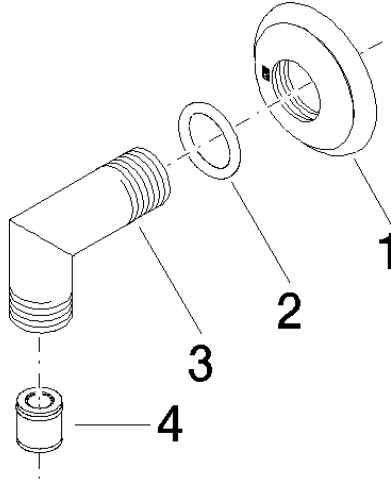

28 450 410

- 1/2" shower outlet
- rosette Ø 55 mm
- 1/2" connection
- WRAS 240502026, 1809019

Intrinsic protection against back flow.

	Platinum	28 450 410-08
	Chrome	28 450 410-00
	Brushed Platinum	28 450 410-06
	Durabronze (23kt Gold)	28 450 410-09
	Brushed Durabronze (23kt Gold)	28 450 410-28
	Brushed Dark Platinum	28 450 410-99

Recommended miscellaneous

- Concealed wall elbow -** 35 085 970 90
- max. recess depth 163 mm
 - min. recess depth 90 mm

28 450 410

mm [inches]

Flow rate chart

Certificates

Belgaqua_21-381- WRAS_240502026.
27_7.

28 450 410

Spare parts list

No.	Item Number	Name	Quantity used	Delivery time
1	09 27 35 003-08	rosette	1	40
2	90 14 10 026 00 90	seal	1	2
3	09 11 03 121-08	connection	1	40
4	90 23 01 141 00 90	back-flow preventer	1	2