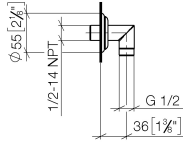

28 450 410

- 1/2" shower outlet
- rosette Ø 55 mm
- 1/2" connection
- WRAS 240502026, 1809019

Intrinsic protection against back flow.

	Platinum	28 450 410-08
	Chrome	28 450 410-00
	Brushed Platinum	28 450 410-06
	Durabronze (23kt Gold)	28 450 410-09
	Brushed Durabronze (23kt Gold)	28 450 410-28
	Brushed Dark Platinum	28 450 410-99

Recommended miscellaneous

- Concealed wall elbow -** 35 085 970 90
- max. recess depth 163 mm
 - min. recess depth 90 mm

28 450 410

mm [inches]

Flow rate chart

Certificates

Belgaqua_21-381- WRAS_240502026.
27_7.

28 450 410

Spare parts list

No.	Item Number	Name	Quantity used	Delivery time
1	09 27 35 003-08	rosette	1	40
2	90 14 10 026 00 90	seal	1	2
3	09 11 03 121-08	connection	1	40
4	90 23 01 141 00 90	back-flow preventer	1	2