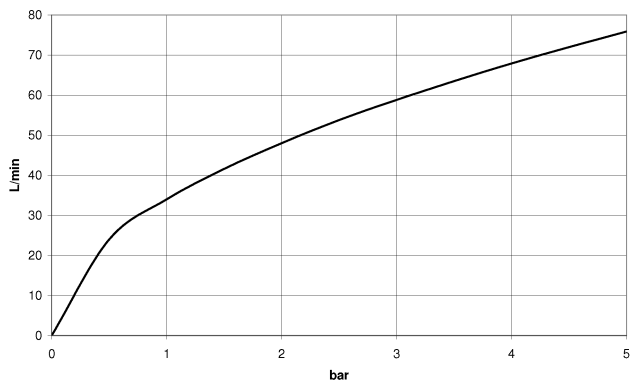

28 450 410

- 1/2" shower outlet
- rosette Ø 55 mm
- 1/2" connection
- WRAS 240502026, 1809019

Intrinsic protection against back flow.

	Platinum	28 450 410-08
	Chrome	28 450 410-00
	Brushed Platinum	28 450 410-06
	Durabronze (23kt Gold)	28 450 410-09
	Brushed Durabronze (23kt Gold)	28 450 410-28
	Brushed Dark Platinum	28 450 410-99

Recommended miscellaneous

- Concealed wall elbow -** 35 085 970 90
- max. recess depth 163 mm
 - min. recess depth 90 mm

28 450 410

mm [inches]

Flow rate chart

Certificates

Belgaqua_21-381- WRAS_240502026.
27_7.