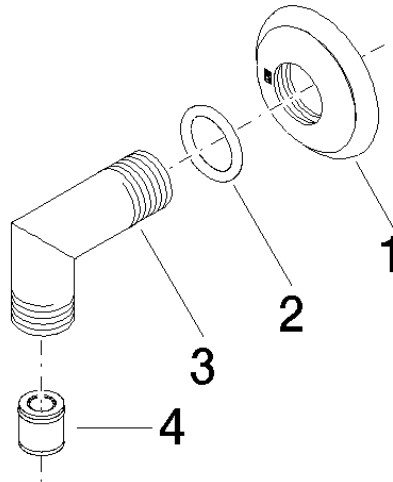

28 450 410

- 1/2" shower outlet
- rosette Ø 55 mm
- 1/2" connection
- WRAS 240502026, 1809019

Intrinsic protection against back flow.

	Durabrass (23kt Gold)	28 450 410-09
	Chrome	28 450 410-00
	Brushed Platinum	28 450 410-06
	Platinum	28 450 410-08
	Brushed Durabrass (23kt Gold)	28 450 410-28
	Brushed Dark Platinum	28 450 410-99

Recommended miscellaneous

Concealed wall elbow - 35 085 970 90

- max. recess depth 163 mm
- min. recess depth 90 mm

28 450 410

mm [inches]

Flow rate chart

Certificates

Belgaqua_21-381- WRAS_240502026.
27_7.

28 450 410

Spare parts list

No.	Item Number	Name	Quantity used	Delivery time
1	09 27 35 003-09	rosette	1	40
2	90 14 10 026 00 90	seal	1	2
3	09 11 03 121-09	connection	1	60
4	90 23 01 141 00 90	back-flow preventer	1	2