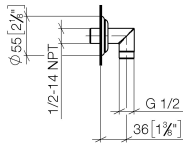

28 450 410

- 1/2" shower outlet
- rosette Ø 55 mm
- 1/2" connection
- WRAS 240502026, 1809019

Intrinsic protection against back flow.

	Durabrass (23kt Gold)	28 450 410-09
	Chrome	28 450 410-00
	Brushed Platinum	28 450 410-06
	Platinum	28 450 410-08
	Brushed Durabrass (23kt Gold)	28 450 410-28
	Brushed Dark Platinum	28 450 410-99

Recommended miscellaneous

Concealed wall elbow - 35 085 970 90

- max. recess depth 163 mm
- min. recess depth 90 mm

28 450 410

mm [inches]

Flow rate chart

Certificates

Belgaqua_21-381- WRAS_240502026.
27_7.

28 450 410

Spare parts list

No.	Item Number	Name	Quantity used	Delivery time
1	09 27 35 003-09	rosette	1	40
2	90 14 10 026 00 90	seal	1	2
3	09 11 03 121-09	connection	1	60
4	90 23 01 141 00 90	back-flow preventer	1	2