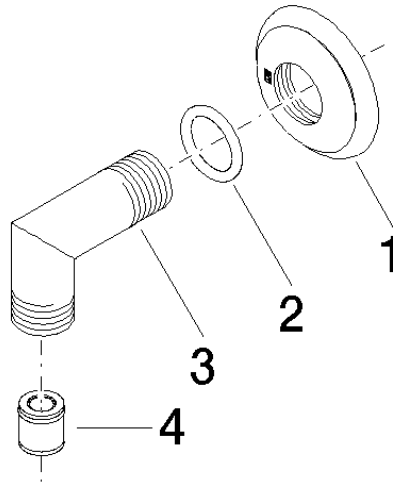

28 450 410

- 1/2" shower outlet
- rosette Ø 55 mm
- 1/2" connection
- WRAS 240502026, 1809019

Intrinsic protection against back flow.

	Brushed Durabron (23kt Gold)	28 450 410-28
	Chrome	28 450 410-00
	Brushed Platinum	28 450 410-06
	Platinum	28 450 410-08
	Durabron (23kt Gold)	28 450 410-09
	Brushed Dark Platinum	28 450 410-99

Recommended miscellaneous

Concealed wall elbow - 35 085 970 90

- max. recess depth 163 mm
- min. recess depth 90 mm

28 450 410

mm [inches]

Flow rate chart

Certificates

Belgaqua_21-381- WRAS_240502026.
27_7.

28 450 410

Spare parts list

No.	Item Number	Name	Quantity used	Delivery time
1	09 27 35 003-28	rosette	1	60
2	90 14 10 026 00 90	seal	1	2
3	09 11 03 121-28	connection	1	60
4	90 23 01 141 00 90	back-flow preventer	1	2