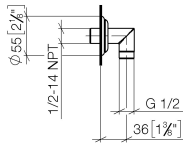

28 450 410

- 1/2" shower outlet
- rosette Ø 55 mm
- 1/2" connection
- WRAS 240502026, 1809019

Intrinsic protection against back flow.

	Brushed Durabron (23kt Gold)	28 450 410-28
	Chrome	28 450 410-00
	Brushed Platinum	28 450 410-06
	Platinum	28 450 410-08
	Durabron (23kt Gold)	28 450 410-09
	Brushed Dark Platinum	28 450 410-99

Recommended miscellaneous

Concealed wall elbow - 35 085 970 90

- max. recess depth 163 mm
- min. recess depth 90 mm

28 450 410

mm [inches]

Flow rate chart

Certificates

Belgaqua_21-381- WRAS_240502026.
27_7.

28 450 410

Spare parts list

No.	Item Number	Name	Quantity used	Delivery time
1	09 27 35 003-28	rosette	1	60
2	90 14 10 026 00 90	seal	1	2
3	09 11 03 121-28	connection	1	60
4	90 23 01 141 00 90	back-flow preventer	1	2