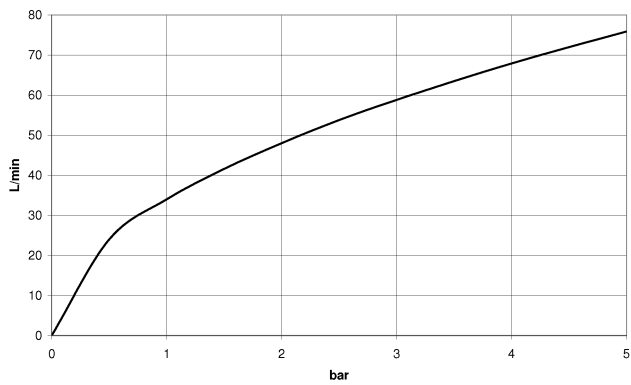

28 450 410

- 1/2" shower outlet
- rosette Ø 55 mm
- 1/2" connection
- WRAS 240502026, 1809019

Intrinsic protection against back flow.

	Brushed Durabron (23kt Gold)	28 450 410-28
	Chrome	28 450 410-00
	Brushed Platinum	28 450 410-06
	Platinum	28 450 410-08
	Durabron (23kt Gold)	28 450 410-09
	Brushed Dark Platinum	28 450 410-99

Recommended miscellaneous

Concealed wall elbow - 35 085 970 90

- max. recess depth 163 mm
- min. recess depth 90 mm

28 450 410

mm [inches]

Flow rate chart

Certificates

Belgaqua_21-381- WRAS_240502026.
27_7.