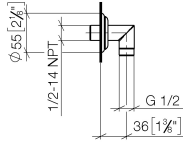

28 450 410

- 1/2" shower outlet
- rosette Ø 55 mm
- 1/2" connection
- WRAS 240502026, 1809019

Intrinsic protection against back flow.

	Brushed Dark Platinum	28 450 410-99
	Chrome	28 450 410-00
	Brushed Platinum	28 450 410-06
	Platinum	28 450 410-08
	Durabrand (23kt Gold)	28 450 410-09
	Brushed Durabrand (23kt Gold)	28 450 410-28

Recommended miscellaneous

Concealed wall elbow - 35 085 970 90

- max. recess depth 163 mm
- min. recess depth 90 mm

28 450 410

mm [inches]

Flow rate chart

Certificates

Belgaqua_21-381- WRAS_240502026.
27_7.

28 450 410

Spare parts list

No.	Item Number	Name	Quantity used	Delivery time
1	09 27 35 003-99	rosette	1	30
2	90 14 10 026 00 90	seal	1	2
3	09 11 03 121-99	connection	1	60
4	90 23 01 141 00 90	back-flow preventer	1	2