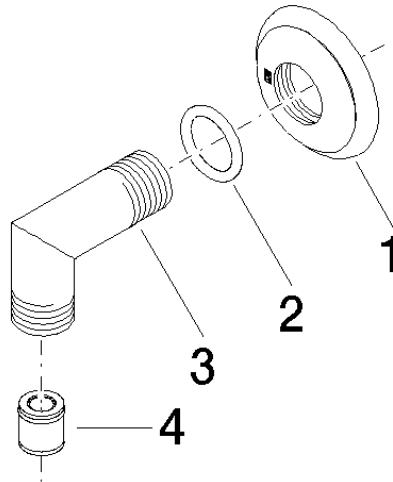

28 450 410

- 1/2" shower outlet
- rosette Ø 55 mm
- 1/2" connection
- WRAS 240502026, 1809019

Intrinsic protection against back flow.

	Brushed Dark Platinum	28 450 410-99
	Chrome	28 450 410-00
	Brushed Platinum	28 450 410-06
	Platinum	28 450 410-08
	Durabrand (23kt Gold)	28 450 410-09
	Brushed Durabrand (23kt Gold)	28 450 410-28

Recommended miscellaneous

Concealed wall elbow - 35 085 970 90

- max. recess depth 163 mm
- min. recess depth 90 mm

28 450 410

mm [inches]

Flow rate chart

Certificates

Belgaqua_21-381- WRAS_240502026.
27_7.

28 450 410

Spare parts list

No.	Item Number	Name	Quantity used	Delivery time
1	09 27 35 003-99	rosette	1	30
2	90 14 10 026 00 90	seal	1	2
3	09 11 03 121-99	connection	1	60
4	90 23 01 141 00 90	back-flow preventer	1	2