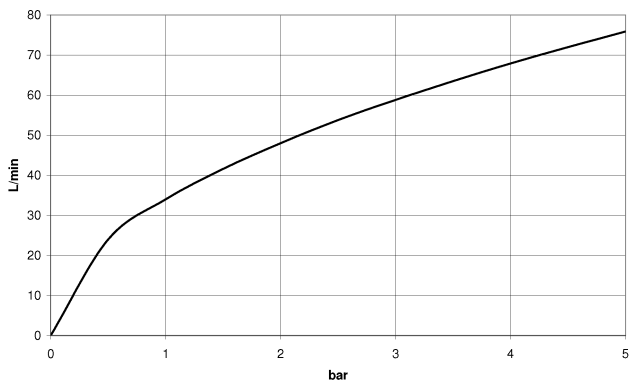

28 450 625

- 3/8" shower outlet
- rosette Ø 55 mm
- 1/2" connection
- WRAS 1811023

Intrinsic protection against back flow.

Fits: TARA, META

	Brushed Platinum	28 450 625-06
	Chrome	28 450 625-00
	Platinum	28 450 625-08
	Dark Chrome	28 450 625-19
	Light Gold	28 450 625-26
	Brushed Light Gold	28 450 625-27
	Brushed Durabrass (23kt Gold)	28 450 625-28
	Matte Black	28 450 625-33
	Brushed Bronze	28 450 625-42
	Brushed Champagne (22kt Gold)	28 450 625-46
	Champagne (22kt Gold)	28 450 625-47
	Brushed Chrome	28 450 625-93
	Brushed Dark Platinum	28 450 625-99

Recommended miscellaneous

- Concealed wall elbow -** 35 085 970 90
- max. recess depth 163 mm
  - min. recess depth 90 mm

28 450 625

mm [inches]

### Flow rate chart