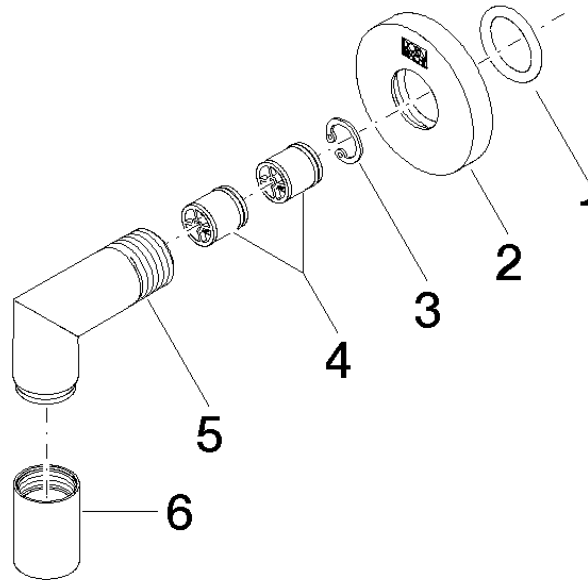

28 450 625

- 3/8" shower outlet
- rosette Ø 55 mm
- 1/2" connection
- WRAS 1811023

Intrinsic protection against back flow.

Fits: TARA, META

	Brushed Platinum	28 450 625-06
	Chrome	28 450 625-00
	Platinum	28 450 625-08
	Dark Chrome	28 450 625-19
	Light Gold	28 450 625-26
	Brushed Light Gold	28 450 625-27
	Brushed Durabrass (23kt Gold)	28 450 625-28
	Matte Black	28 450 625-33
	Brushed Bronze	28 450 625-42
	Brushed Champagne (22kt Gold)	28 450 625-46
	Champagne (22kt Gold)	28 450 625-47
	Brushed Chrome	28 450 625-93
	Brushed Dark Platinum	28 450 625-99

Recommended miscellaneous

- Concealed wall elbow -** 35 085 970 90
- max. recess depth 163 mm
  - min. recess depth 90 mm

28 450 625

mm [inches]

### Flow rate chart

### Spare parts list

No.	Item Number	Name	Quantity used	Delivery time
1	90 14 10 026 00 90	seal	1	2
2	09 27 22 503-06	rosette	1	10
3	09 16 01 014 90	ring	1	2
4	90 23 01 141 00 90	back-flow preventer	2	2
6	90 21 02 069 00-06	cover	1	10