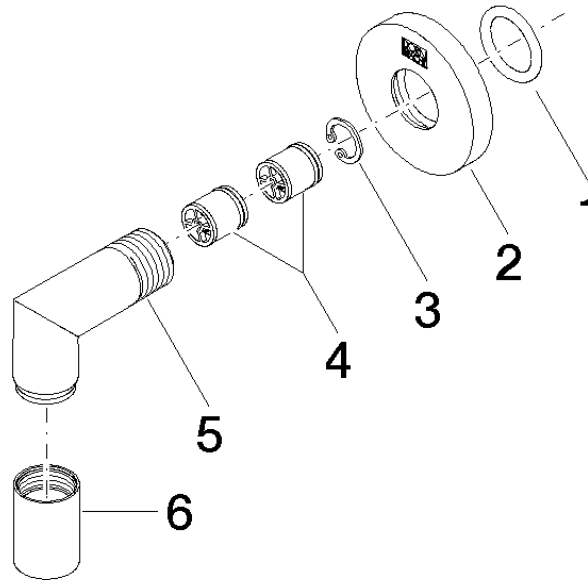

28 450 625

- 3/8" shower outlet
- rosette Ø 55 mm
- 1/2" connection
- WRAS 1811023

Intrinsic protection against back flow.

Fits: TARA, META

	Platinum	28 450 625-08
	Chrome	28 450 625-00
	Brushed Platinum	28 450 625-06
	Dark Chrome	28 450 625-19
	Light Gold	28 450 625-26
	Brushed Light Gold	28 450 625-27
	Brushed Durabronze (23kt Gold)	28 450 625-28
	Matte Black	28 450 625-33
	Brushed Bronze	28 450 625-42
	Brushed Champagne (22kt Gold)	28 450 625-46
	Champagne (22kt Gold)	28 450 625-47
	Brushed Chrome	28 450 625-93
	Brushed Dark Platinum	28 450 625-99

Recommended miscellaneous

- Concealed wall elbow -** 35 085 970 90
- max. recess depth 163 mm
 - min. recess depth 90 mm

28 450 625

mm [inches]

Flow rate chart

Certificates

IAPMO_4976 (5). WRAS_1811023. Belgaqua_21-381- ACS_20 ACC LY 739.
27_7.

28 450 625

Spare parts list

No.	Item Number	Name	Quantity used	Delivery time
1	90 14 10 026 00 90	seal	1	2
2	09 27 22 503-08	rosette	1	40
3	09 16 01 014 90	ring	1	2
4	90 23 01 141 00 90	back-flow preventer	2	2
5	09 11 03 036-08	connection	1	40
6	90 21 02 069 00-08	cover	1	40