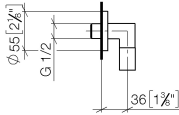

28 450 625

- 3/8" shower outlet
- rosette Ø 55 mm
- 1/2" connection
- WRAS 1811023

Intrinsic protection against back flow.

Fits: TARA, META

	Platinum	28 450 625-08
	Chrome	28 450 625-00
	Brushed Platinum	28 450 625-06
	Dark Chrome	28 450 625-19
	Light Gold	28 450 625-26
	Brushed Light Gold	28 450 625-27
	Brushed Durabronze (23kt Gold)	28 450 625-28
	Matte Black	28 450 625-33
	Brushed Bronze	28 450 625-42
	Brushed Champagne (22kt Gold)	28 450 625-46
	Champagne (22kt Gold)	28 450 625-47
	Brushed Chrome	28 450 625-93
	Brushed Dark Platinum	28 450 625-99

Recommended miscellaneous

- Concealed wall elbow -** 35 085 970 90
- max. recess depth 163 mm
 - min. recess depth 90 mm

28 450 625

mm [inches]

Flow rate chart

Certificates

IAPMO_4976 (5). WRAS_1811023. Belgaqua_21-381- ACS_20 ACC LY 739.
27_7.

28 450 625

Spare parts list

No.	Item Number	Name	Quantity used	Delivery time
1	90 14 10 026 00 90	seal	1	2
2	09 27 22 503-08	rosette	1	40
3	09 16 01 014 90	ring	1	2
4	90 23 01 141 00 90	back-flow preventer	2	2
5	09 11 03 036-08	connection	1	40
6	90 21 02 069 00-08	cover	1	40