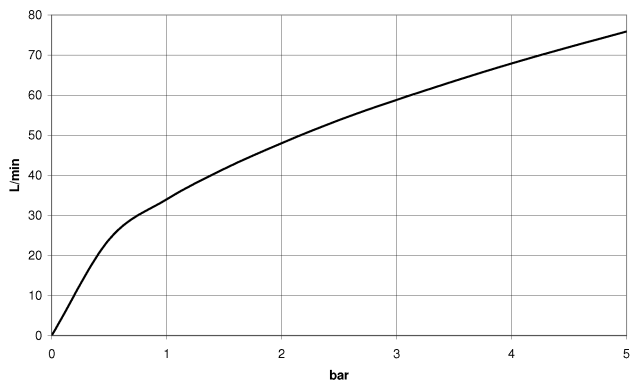

28 450 625

- 3/8" shower outlet
- rosette Ø 55 mm
- 1/2" connection
- WRAS 1811023

Intrinsic protection against back flow.

Fits: TARA, META

	Platinum	28 450 625-08
	Chrome	28 450 625-00
	Brushed Platinum	28 450 625-06
	Dark Chrome	28 450 625-19
	Light Gold	28 450 625-26
	Brushed Light Gold	28 450 625-27
	Brushed Durabronze (23kt Gold)	28 450 625-28
	Matte Black	28 450 625-33
	Brushed Bronze	28 450 625-42
	Brushed Champagne (22kt Gold)	28 450 625-46
	Champagne (22kt Gold)	28 450 625-47
	Brushed Chrome	28 450 625-93
	Brushed Dark Platinum	28 450 625-99

Recommended miscellaneous

- Concealed wall elbow -** 35 085 970 90
- max. recess depth 163 mm
 - min. recess depth 90 mm

28 450 625

mm [inches]

Flow rate chart

Certificates

IAPMO_4976 (5). WRAS_1811023. Belgaqua_21-381- ACS_20 ACC LY 739.
27_7.