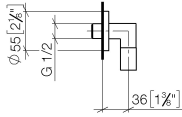

Wall elbow - Light Gold

TARA

28 450 625

- 3/8" shower outlet
- rosette Ø 55 mm
- 1/2" connection
- WRAS 1811023

Intrinsic protection against back flow.

Fits: TARA, META

	Light Gold	28 450 625-26
	Chrome	28 450 625-00
	Brushed Platinum	28 450 625-06
	Platinum	28 450 625-08
	Dark Chrome	28 450 625-19
	Brushed Light Gold	28 450 625-27
	Brushed Durabronze (23kt Gold)	28 450 625-28
	Matte Black	28 450 625-33
	Brushed Bronze	28 450 625-42
	Brushed Champagne (22kt Gold)	28 450 625-46
	Champagne (22kt Gold)	28 450 625-47
	Brushed Chrome	28 450 625-93
	Brushed Dark Platinum	28 450 625-99

Recommended miscellaneous

Concealed wall elbow - 35 085 970 90

- min. recess depth 90 mm
- max. recess depth 163 mm

28 450 625

mm [inches]

Flow rate chart

Product version from 7/6/2018

Wall elbow - Light Gold

TARA

28 450 625

Spare parts list

Product version from 7/6/2018

No.	Item Number	Name	Quantity used	Delivery time
	90 14 10 026 00 90	seal	7	2