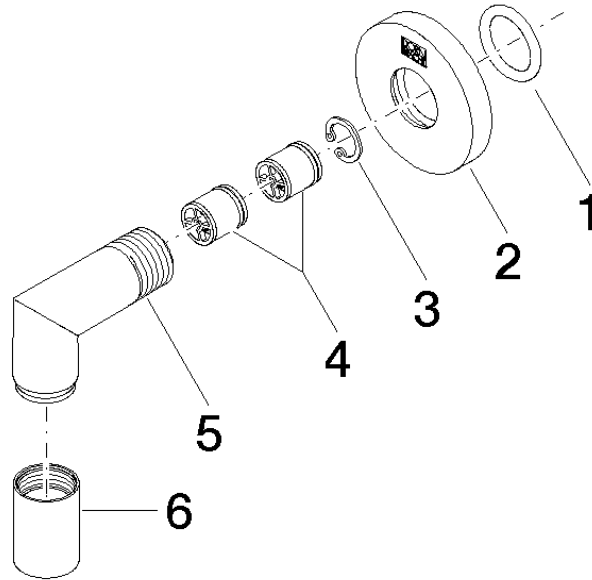

Wall elbow - Light Gold

TARA

28 450 625

- 3/8" shower outlet
- rosette Ø 55 mm
- 1/2" connection
- WRAS 1811023

Intrinsic protection against back flow.

Fits: TARA, META

	Light Gold	28 450 625-26
	Chrome	28 450 625-00
	Brushed Platinum	28 450 625-06
	Platinum	28 450 625-08
	Dark Chrome	28 450 625-19
	Brushed Light Gold	28 450 625-27
	Brushed Durabronze (23kt Gold)	28 450 625-28
	Matte Black	28 450 625-33
	Brushed Bronze	28 450 625-42
	Brushed Champagne (22kt Gold)	28 450 625-46
	Champagne (22kt Gold)	28 450 625-47
	Brushed Chrome	28 450 625-93
	Brushed Dark Platinum	28 450 625-99

Recommended miscellaneous

Concealed wall elbow - 35 085 970 90

- min. recess depth 90 mm
- max. recess depth 163 mm

28 450 625

mm [inches]

Flow rate chart

Product version from 7/6/2018

Wall elbow - Light Gold

TARA

28 450 625

Spare parts list

Product version from 7/6/2018

No.	Item Number	Name	Quantity used	Delivery time
	90 14 10 026 00 90	seal	7	2