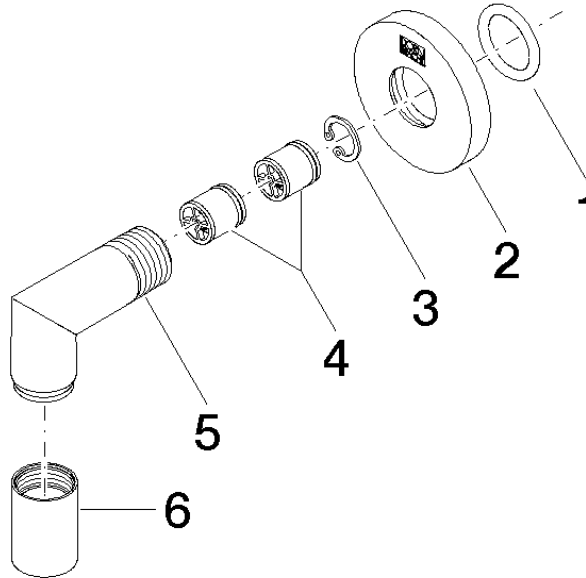

Wall elbow - Brushed Durabross (23kt Gold)

TARA

28 450 625

- 3/8" shower outlet
- rosette Ø 55 mm
- 1/2" connection
- WRAS 1811023

Intrinsic protection against back flow.

Fits: TARA, META

	Brushed Durabross (23kt Gold)	28 450 625-28
	Chrome	28 450 625-00
	Brushed Platinum	28 450 625-06
	Platinum	28 450 625-08
	Dark Chrome	28 450 625-19
	Light Gold	28 450 625-26
	Brushed Light Gold	28 450 625-27
	Matte Black	28 450 625-33
	Brushed Bronze	28 450 625-42
	Brushed Champagne (22kt Gold)	28 450 625-46
	Champagne (22kt Gold)	28 450 625-47
	Brushed Chrome	28 450 625-93
	Brushed Dark Platinum	28 450 625-99

Recommended miscellaneous

Concealed wall elbow -

- max. recess depth 163 mm
- min. recess depth 90 mm

35 085 970 90

28 450 625

mm [inches]

Flow rate chart

Certificates

WRAS_1811023. Belgaqua_21-381- ACS_20 ACC LY 739.
27_7.

28 450 625

Spare parts list

No.	Item Number	Name	Quantity used	Delivery time
1	90 14 10 026 00 90	seal	1	2
2	09 27 22 503-28	rosette	1	20
3	09 16 01 014 90	ring	1	2
4	90 23 01 141 00 90	back-flow preventer	2	2
5	09 11 03 036-28	connection	1	20
6	90 21 02 069 00-28	cover	1	20