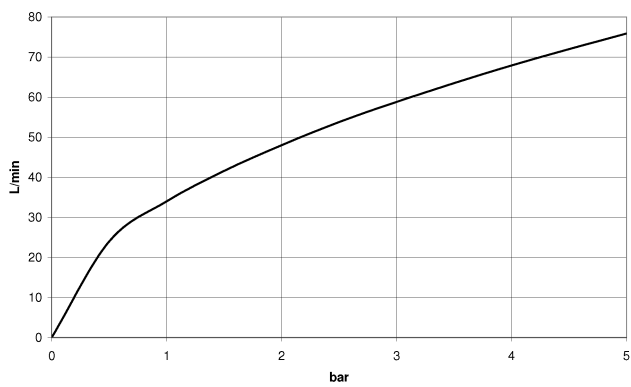

Wall elbow - Brushed Durabross (23kt Gold)

TARA

28 450 625

- 3/8" shower outlet
- rosette Ø 55 mm
- 1/2" connection
- WRAS 1811023

Intrinsic protection against back flow.

Fits: TARA, META

	Brushed Durabross (23kt Gold)	28 450 625-28
	Chrome	28 450 625-00
	Brushed Platinum	28 450 625-06
	Platinum	28 450 625-08
	Dark Chrome	28 450 625-19
	Light Gold	28 450 625-26
	Brushed Light Gold	28 450 625-27
	Matte Black	28 450 625-33
	Brushed Bronze	28 450 625-42
	Brushed Champagne (22kt Gold)	28 450 625-46
	Champagne (22kt Gold)	28 450 625-47
	Brushed Chrome	28 450 625-93
	Brushed Dark Platinum	28 450 625-99

Recommended miscellaneous

Concealed wall elbow -

- max. recess depth 163 mm
- min. recess depth 90 mm

35 085 970 90

28 450 625

mm [inches]

Flow rate chart

Certificates