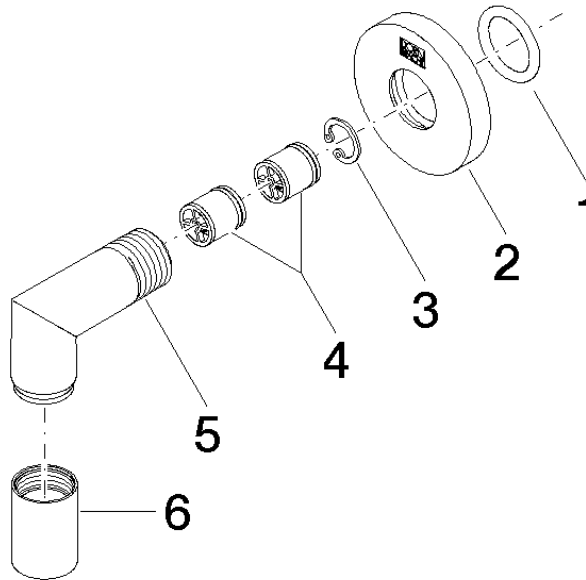

Wall elbow - Matte Black

TARA

28 450 625

- 3/8" shower outlet
- rosette Ø 55 mm
- 1/2" connection
- WRAS 1811023

Intrinsic protection against back flow.

Fits: TARA, META

	Matte Black	28 450 625-33
	Chrome	28 450 625-00
	Brushed Platinum	28 450 625-06
	Platinum	28 450 625-08
	Dark Chrome	28 450 625-19
	Light Gold	28 450 625-26
	Brushed Light Gold	28 450 625-27
	Brushed Durabrass (23kt Gold)	28 450 625-28
	Brushed Bronze	28 450 625-42
	Brushed Champagne (22kt Gold)	28 450 625-46
	Champagne (22kt Gold)	28 450 625-47
	Brushed Chrome	28 450 625-93
	Brushed Dark Platinum	28 450 625-99

Recommended miscellaneous

- Concealed wall elbow -** 35 085 970 90
- max. recess depth 163 mm
 - min. recess depth 90 mm

28 450 625

mm [inches]

Flow rate chart

Certificates

IAPMO_4976 (5). WRAS_1811023. Belgaqua_21-381-27_7. ACS_20 ACC LY 739.

28 450 625

Spare parts list

No.	Item Number	Name	Quantity used	Delivery time
1	90 14 10 026 00 90	seal	1	2
2	09 27 22 503-33	rosette	1	30
3	09 16 01 014 90	ring	1	2
4	90 23 01 141 00 90	back-flow preventer	2	2
5	09 11 03 036-33	connection	1	30
6	90 21 02 069 00-33	cover	1	30