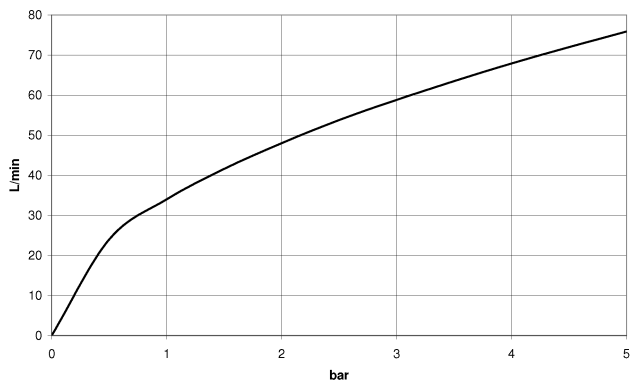

Wall elbow - Matte Black

TARA

28 450 625

- 3/8" shower outlet
- rosette Ø 55 mm
- 1/2" connection
- WRAS 1811023

Intrinsic protection against back flow.

Fits: TARA, META

	Matte Black	28 450 625-33
	Chrome	28 450 625-00
	Brushed Platinum	28 450 625-06
	Platinum	28 450 625-08
	Dark Chrome	28 450 625-19
	Light Gold	28 450 625-26
	Brushed Light Gold	28 450 625-27
	Brushed Durabrass (23kt Gold)	28 450 625-28
	Brushed Bronze	28 450 625-42
	Brushed Champagne (22kt Gold)	28 450 625-46
	Champagne (22kt Gold)	28 450 625-47
	Brushed Chrome	28 450 625-93
	Brushed Dark Platinum	28 450 625-99

Recommended miscellaneous

- Concealed wall elbow -** 35 085 970 90
- max. recess depth 163 mm
 - min. recess depth 90 mm

28 450 625

mm [inches]

Flow rate chart

Certificates

IAPMO_4976 (5). WRAS_1811023. Belgaqua_21-381-27_7. ACS_20 ACC LY 739.