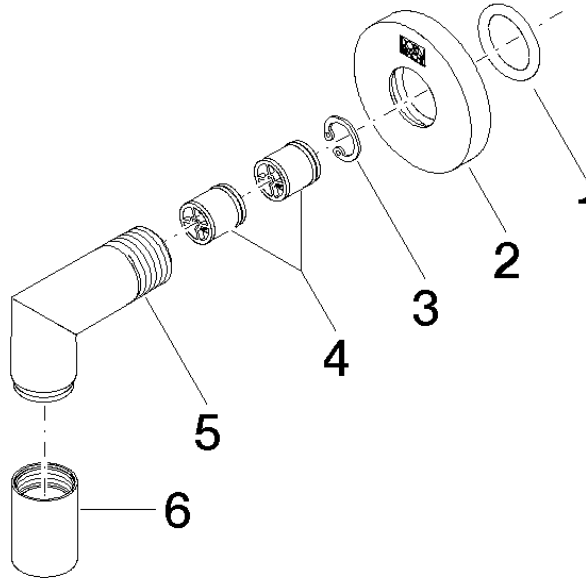

28 450 625

- 3/8" shower outlet
- rosette Ø 55 mm
- 1/2" connection
- WRAS 1811023

Intrinsic protection against back flow.

Fits: TARA, META

	Brushed Bronze	28 450 625-42
	Chrome	28 450 625-00
	Brushed Platinum	28 450 625-06
	Platinum	28 450 625-08
	Dark Chrome	28 450 625-19
	Light Gold	28 450 625-26
	Brushed Light Gold	28 450 625-27
	Brushed Durabrass (23kt Gold)	28 450 625-28
	Matte Black	28 450 625-33
	Brushed Champagne (22kt Gold)	28 450 625-46
	Champagne (22kt Gold)	28 450 625-47
	Brushed Chrome	28 450 625-93
	Brushed Dark Platinum	28 450 625-99

28 450 625

mm [inches]

Flow rate chart

28 450 625

Parts for other finishes can be found here: [Chrome](#)

Spare parts list

No.	Item Number	Name	Quantity used	Delivery time
1	90 14 10 026 00 90	seal	1	2
2	09 27 22 503-42	rosette	1	60
3	09 16 01 014 90	ring	1	2
4	90 23 01 141 00 90	back-flow preventer	2	2
5	09 11 03 036-42	connection	1	60
6	90 21 02 069 00-42	cover	1	30