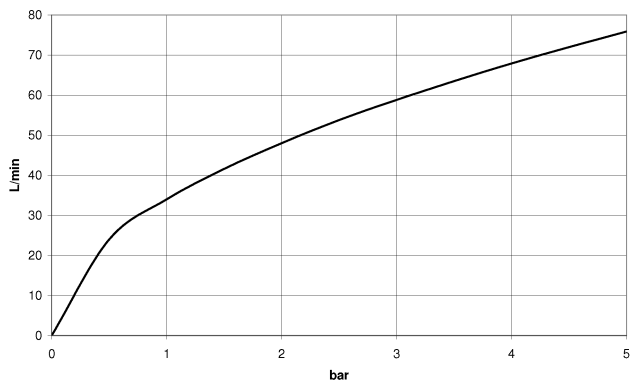

28 450 625

- 3/8" shower outlet
- rosette Ø 55 mm
- 1/2" connection
- WRAS 1811023

Intrinsic protection against back flow.

Fits: TARA, META

	Brushed Bronze	28 450 625-42
	Chrome	28 450 625-00
	Brushed Platinum	28 450 625-06
	Platinum	28 450 625-08
	Dark Chrome	28 450 625-19
	Light Gold	28 450 625-26
	Brushed Light Gold	28 450 625-27
	Brushed Durabrass (23kt Gold)	28 450 625-28
	Matte Black	28 450 625-33
	Brushed Champagne (22kt Gold)	28 450 625-46
	Champagne (22kt Gold)	28 450 625-47
	Brushed Chrome	28 450 625-93
	Brushed Dark Platinum	28 450 625-99

28 450 625

mm [inches]

Flow rate chart

28 450 625

Parts for other finishes can be found here: [Chrome](#)

Spare parts list

No.	Item Number	Name	Quantity used	Delivery time
1	90 14 10 026 00 90	seal	1	2
2	09 27 22 503-42	rosette	1	60
3	09 16 01 014 90	ring	1	2
4	90 23 01 141 00 90	back-flow preventer	2	2
5	09 11 03 036-42	connection	1	60
6	90 21 02 069 00-42	cover	1	30