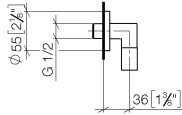

28 450 625

- 3/8" shower outlet
- rosette Ø 55 mm
- 1/2" connection
- WRAS 1811023

Intrinsic protection against back flow.

Fits: TARA, META

	Brushed Bronze	28 450 625-42
	Chrome	28 450 625-00
	Brushed Platinum	28 450 625-06
	Platinum	28 450 625-08
	Dark Chrome	28 450 625-19
	Light Gold	28 450 625-26
	Brushed Light Gold	28 450 625-27
	Brushed Durabrass (23kt Gold)	28 450 625-28
	Matte Black	28 450 625-33
	Brushed Champagne (22kt Gold)	28 450 625-46
	Champagne (22kt Gold)	28 450 625-47
	Brushed Chrome	28 450 625-93
	Brushed Dark Platinum	28 450 625-99

28 450 625

mm [inches]

Flow rate chart

28 450 625

Parts for other finishes can be found here: [Chrome](#)

Spare parts list

No.	Item Number	Name	Quantity used	Delivery time
1	90 14 10 026 00 90	seal	1	2
2	09 27 22 503-42	rosette	1	60
3	09 16 01 014 90	ring	1	2
4	90 23 01 141 00 90	back-flow preventer	2	2
5	09 11 03 036-42	connection	1	60
6	90 21 02 069 00-42	cover	1	30