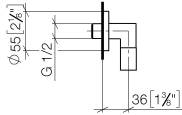

Wall elbow - Brushed Champagne (22kt Gold)

TARA

28 450 625

- 3/8" shower outlet
- rosette Ø 55 mm
- 1/2" connection
- WRAS 1811023

Intrinsic protection against back flow.

Fits: TARA, META

	Brushed Champagne (22kt Gold)	28 450 625-46
	Chrome	28 450 625-00
	Brushed Platinum	28 450 625-06
	Platinum	28 450 625-08
	Dark Chrome	28 450 625-19
	Light Gold	28 450 625-26
	Brushed Light Gold	28 450 625-27
	Brushed Durabronze (23kt Gold)	28 450 625-28
	Matte Black	28 450 625-33
	Brushed Bronze	28 450 625-42
	Champagne (22kt Gold)	28 450 625-47
	Brushed Chrome	28 450 625-93
	Brushed Dark Platinum	28 450 625-99

Recommended miscellaneous

- Concealed wall elbow -**
- max. recess depth 163 mm
 - min. recess depth 90 mm

35 085 970 90

28 450 625

mm [inches]

Flow rate chart

Codes & Standards

EN 1717

Wall elbow - Brushed Champagne (22kt Gold)

TARA

28 450 625

Certificates

Belgaqua_21-381-2

28 450 625

Product version from 7/6/2018

Wall elbow - Brushed Champagne (22kt Gold)