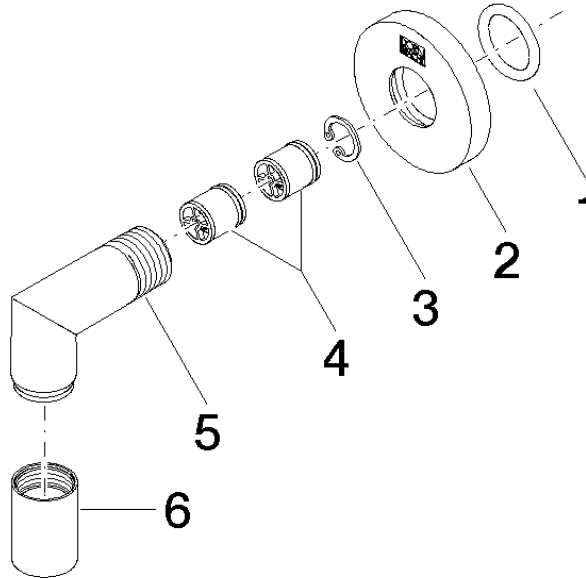

Wall elbow - Champagne (22kt Gold)

TARA

28 450 625

- 3/8" shower outlet
- rosette Ø 55 mm
- 1/2" connection
- WRAS 1811023

Intrinsic protection against back flow.

Fits: TARA, META

	Champagne (22kt Gold)	28 450 625-47
	Chrome	28 450 625-00
	Brushed Platinum	28 450 625-06
	Platinum	28 450 625-08
	Dark Chrome	28 450 625-19
	Light Gold	28 450 625-26
	Brushed Light Gold	28 450 625-27
	Brushed Durabrass (23kt Gold)	28 450 625-28
	Matte Black	28 450 625-33
	Brushed Bronze	28 450 625-42
	Brushed Champagne (22kt Gold)	28 450 625-46
	Brushed Chrome	28 450 625-93
	Brushed Dark Platinum	28 450 625-99

Recommended miscellaneous

- Concealed wall elbow -** 35 085 970 90
- max. recess depth 163 mm
 - min. recess depth 90 mm

28 450 625

mm [inches]

Flow rate chart

Certificates

Belgaqua_21-381-
27_7.

28 450 625

Spare parts list

No.	Item Number	Name	Quantity used	Delivery time
1	90 14 10 026 00 90	seal	1	2
2	09 27 22 503-47	rosette	1	30
3	09 16 01 014 90	ring	1	2
4	90 23 01 141 00 90	back-flow preventer	2	2
5	09 11 03 036-47	connection	1	60
6	90 21 02 069 00-47	cover	1	30