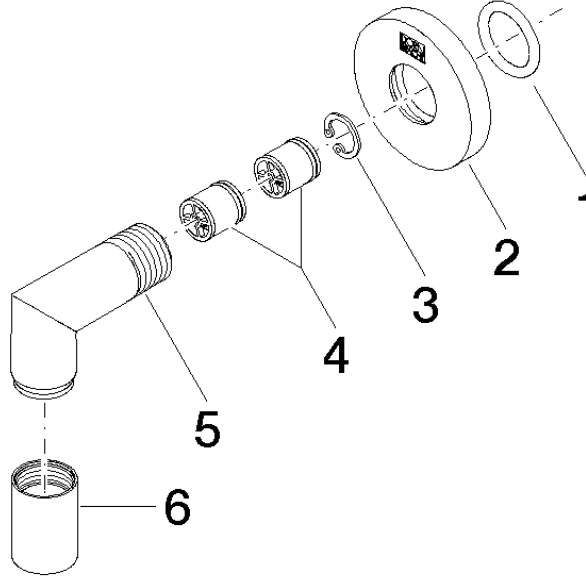

28 450 625

- 3/8" shower outlet
- rosette Ø 55 mm
- 1/2" connection
- WRAS 1811023

Intrinsic protection against back flow.

Fits: TARA, META

	Brushed Chrome	28 450 625-93
	Chrome	28 450 625-00
	Brushed Platinum	28 450 625-06
	Platinum	28 450 625-08
	Dark Chrome	28 450 625-19
	Light Gold	28 450 625-26
	Brushed Light Gold	28 450 625-27
	Brushed Durabrass (23kt Gold)	28 450 625-28
	Matte Black	28 450 625-33
	Brushed Bronze	28 450 625-42
	Brushed Champagne (22kt Gold)	28 450 625-46
	Champagne (22kt Gold)	28 450 625-47
	Brushed Dark Platinum	28 450 625-99

28 450 625

mm [inches]

Flow rate chart

Certificates

WRAS_1811023. Belgaqua_21-381- IAPMO_4976 (2). ACS_20 ACC LY 739.
27_7.

28 450 625

Parts for other finishes can be found here: [Chrome](#)

Spare parts list

No.	Item Number	Name	Quantity used	Delivery time
1	90 14 10 026 00 90	seal	1	2
2	09 27 22 503-93	rosette	1	20
3	09 16 01 014 90	ring	1	2
4	90 23 01 141 00 90	back-flow preventer	2	2
5	09 11 03 036-93	connection	1	20
6	90 21 02 069 00-93	cover	1	-