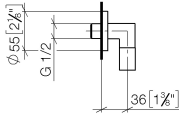

28 450 625

- 3/8" shower outlet
- rosette Ø 55 mm
- 1/2" connection
- WRAS 1811023

Intrinsic protection against back flow.

Fits: TARA, META

	Brushed Chrome	28 450 625-93
	Chrome	28 450 625-00
	Brushed Platinum	28 450 625-06
	Platinum	28 450 625-08
	Dark Chrome	28 450 625-19
	Light Gold	28 450 625-26
	Brushed Light Gold	28 450 625-27
	Brushed Durabrass (23kt Gold)	28 450 625-28
	Matte Black	28 450 625-33
	Brushed Bronze	28 450 625-42
	Brushed Champagne (22kt Gold)	28 450 625-46
	Champagne (22kt Gold)	28 450 625-47
	Brushed Dark Platinum	28 450 625-99

28 450 625

mm [inches]

Flow rate chart

Certificates

WRAS_1811023. Belgaqua_21-381- IAPMO_4976 (2). ACS_20 ACC LY 739.
27_7.

28 450 625

Parts for other finishes can be found here: [Chrome](#)

Spare parts list

No.	Item Number	Name	Quantity used	Delivery time
1	90 14 10 026 00 90	seal	1	2
2	09 27 22 503-93	rosette	1	20
3	09 16 01 014 90	ring	1	2
4	90 23 01 141 00 90	back-flow preventer	2	2
5	09 11 03 036-93	connection	1	20
6	90 21 02 069 00-93	cover	1	-