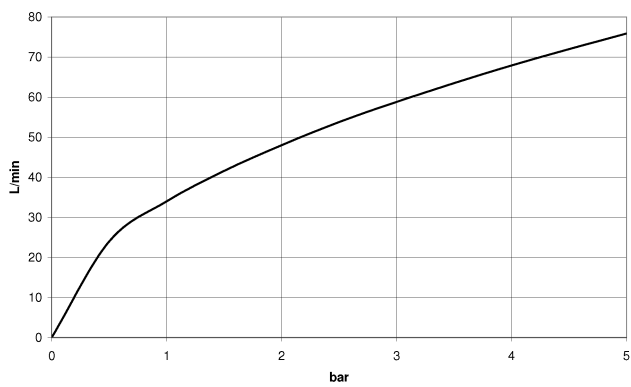

28 450 625

- 3/8" shower outlet
- rosette Ø 55 mm
- 1/2" connection
- WRAS 1811023

Intrinsic protection against back flow.

Fits: TARA, META

	Brushed Chrome	28 450 625-93
	Chrome	28 450 625-00
	Brushed Platinum	28 450 625-06
	Platinum	28 450 625-08
	Dark Chrome	28 450 625-19
	Light Gold	28 450 625-26
	Brushed Light Gold	28 450 625-27
	Brushed Durabrass (23kt Gold)	28 450 625-28
	Matte Black	28 450 625-33
	Brushed Bronze	28 450 625-42
	Brushed Champagne (22kt Gold)	28 450 625-46
	Champagne (22kt Gold)	28 450 625-47
	Brushed Dark Platinum	28 450 625-99

28 450 625

mm [inches]

Flow rate chart

Certificates

WRAS_1811023. Belgaqua_21-381- IAPMO_4976 (2). ACS_20 ACC LY 739.
27_7.

28 450 625

Parts for other finishes can be found here: [Chrome](#)

Spare parts list

No.	Item Number	Name	Quantity used	Delivery time
1	90 14 10 026 00 90	seal	1	2
2	09 27 22 503-93	rosette	1	20
3	09 16 01 014 90	ring	1	2
4	90 23 01 141 00 90	back-flow preventer	2	2
5	09 11 03 036-93	connection	1	20
6	90 21 02 069 00-93	cover	1	-