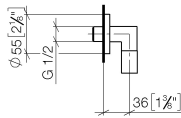

28 450 625

- 3/8" shower outlet
- rosette Ø 55 mm
- 1/2" connection
- WRAS 1811023

Intrinsic protection against back flow.

Fits: TARA, META

	Brushed Dark Platinum	28 450 625-99
	Chrome	28 450 625-00
	Brushed Platinum	28 450 625-06
	Platinum	28 450 625-08
	Dark Chrome	28 450 625-19
	Light Gold	28 450 625-26
	Brushed Light Gold	28 450 625-27
	Brushed Durabronze (23kt Gold)	28 450 625-28
	Matte Black	28 450 625-33
	Brushed Bronze	28 450 625-42
	Brushed Champagne (22kt Gold)	28 450 625-46
	Champagne (22kt Gold)	28 450 625-47
	Brushed Chrome	28 450 625-93

Recommended miscellaneous

- Concealed wall elbow -** 35 085 970 90
- max. recess depth 163 mm
  - min. recess depth 90 mm

28 450 625

mm [inches]

### Flow rate chart

### Spare parts list

No.	Item Number	Name	Quantity used	Delivery time
1	90 14 10 026 00 90	seal	1	2
2	09 27 22 503-99	rosette	1	30
3	09 16 01 014 90	ring	1	2
4	90 23 01 141 00 90	back-flow preventer	2	2
5	09 11 03 036-99	connection	1	30
6	90 21 02 069 00-99	cover	1	30